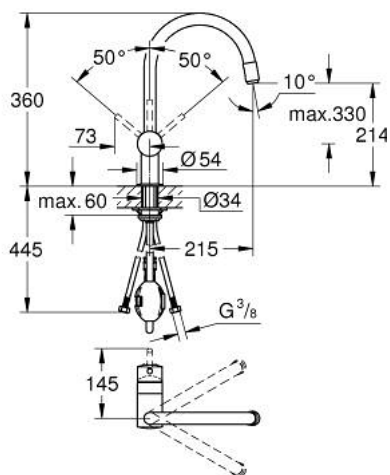

32 918 00E MINTA SINGLE-LEVER SINK MIXER 1/2"

PRODUCT DESCRIPTION

- Colour: chrome
- C-spout
- Single hole installation
- GROHE LongLife finish
- GROHE SilkMove 46 mm ceramic cartridge
- GROHE EcoJoy - less water, perfect flow
- Pull-Out spout for greater flexibility
- Adjustable flow rate limiter
- swivel tubular spout, swivel area 360°
- Integrated non-return valves
- Protected against backflow
- Flexible connection hoses
- Rapid installation system
- maximum flow rate (at 3 bar): 5 l/min
- Optional temperature limiter ref. no. 46 308

32 918 00E MINTA SINGLE-LEVER SINK MIXER 1/2"

SPARE PARTS, October 2015 – September 2023

- 1: Lever (Spare part-nr. 46015000)
 - 2: Cap (Spare part-nr. 46025000)
 - 3: Cartridge (Spare part-nr. 46048000)
 - 4: Pull out spray (Spare part-nr. 46925000)
 - 4.1: Flow control (Spare part-nr. 13952000)
 - 4.2: Non-return valve (Spare part-nr. 08565000)
 - 5: Shower hose (Spare part-nr. 48293000)
 - 6: Shank mounting kit (Spare part-nr. 46345000)
 - 7: Quick coupling (Spare part-nr. 64999000)
 - 8: Temperature limiter (Spare part-nr. 46375000)*
 - 9: Lever (Spare part-nr. 40684000)*
- * Optional accessories