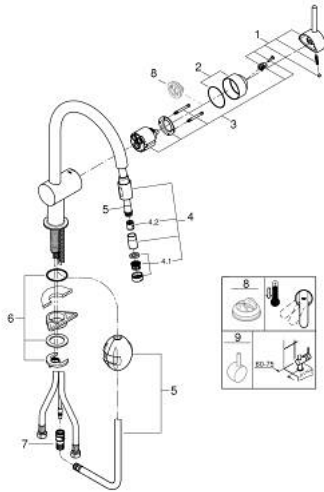

32 918 00E MINTA SINGLE-LEVER SINK MIXER 1/2"

PRODUCT DESCRIPTION

- Colour: chrome
- C-spout
- Single hole installation
- GROHE LongLife finish
- GROHE SilkMove 46 mm ceramic cartridge
- GROHE EcoJoy - less water, perfect flow
- Pull-Out spout for greater flexibility
- Adjustable flow rate limiter
- swivel tubular spout, swivel area 360°
- Integrated non-return valves
- Protected against backflow
- Flexible connection hoses
- Rapid installation system
- maximum flow rate (at 3 bar): 5 l/min
- Optional temperature limiter ref. no. 46 308

32 918 00E MINTA SINGLE-LEVER SINK MIXER 1/2"

SPARE PARTS, October 2015 – September 2023

- 1: Lever (Spare part-nr. 46015000)
 - 2: Cap (Spare part-nr. 46025000)
 - 3: Cartridge (Spare part-nr. 46048000)
 - 4: Pull out spray (Spare part-nr. 46925000)
 - 4.1: Flow control (Spare part-nr. 13952000)
 - 4.2: Non-return valve (Spare part-nr. 08565000)
 - 5: Shower hose (Spare part-nr. 48293000)
 - 6: Shank mounting kit (Spare part-nr. 46345000)
 - 7: Quick coupling (Spare part-nr. 64999000)
 - 8: Temperature limiter (Spare part-nr. 46375000)*
 - 9: Lever (Spare part-nr. 40684000)*
- * Optional accessories