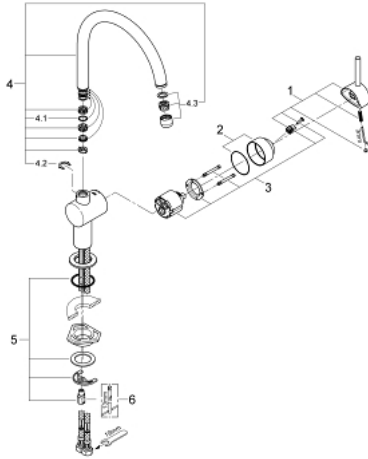

32 917 KS0 MINTA SINGLE-LEVER SINK MIXER 1/2"

PRODUCT DESCRIPTION

- Colour: velvet black
- C-spout
- Single hole installation
- GROHE LongLife finish
- GROHE SilkMove 46 mm ceramic cartridge
- Adjustable flow rate limiter
- swivel tubular spout
- selectable swivel area: 0° / 150° / 360°
- Flexible connection hoses
- connector set 3/8"
- Rapid installation system
- Optional temperature limiter ref. no. 46 308
- maximum flow rate (at 3 bar): 11.5 l/min

32 917 KS0 MINTA SINGLE-LEVER SINK MIXER 1/2"

SPARE PARTS, March 2013 – now

- 1: Lever (Spare part-nr. 46015KS0)
 - 2: Cap (Spare part-nr. 46025KS0)
 - 3: Cartridge (Spare part-nr. 46048000)
 - 4: C-spout (Spare part-nr. 13043KS0)
 - 4.1: Sealing washer (Spare part-nr. 0128500M)
 - 4.2: Safety ring (Spare part-nr. 0485300M)
 - 4.3: Flow control (Spare part-nr. 13928KS0)
 - 5: Shank mounting kit (Spare part-nr. 46249000)
 - 6: Mounting wrench (Spare part-nr. 19017000)*
- * Optional accessories