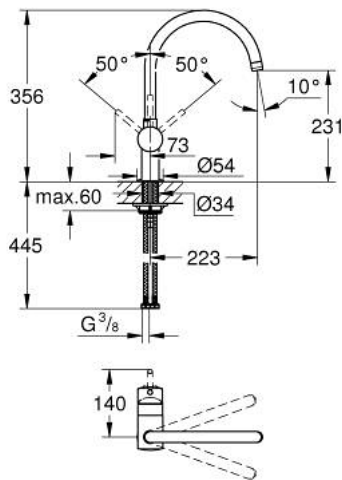

32 917 KS0 MINTA SINGLE-LEVER SINK MIXER 1/2"

PRODUCT DESCRIPTION

- Colour: velvet black
- C-spout
- Single hole installation
- GROHE LongLife finish
- GROHE SilkMove 46 mm ceramic cartridge
- Adjustable flow rate limiter
- swivel tubular spout
- selectable swivel area: 0° / 150° / 360°
- Flexible connection hoses
- connector set 3/8"
- Rapid installation system
- Optional temperature limiter ref. no. 46 308
- maximum flow rate (at 3 bar): 11.5 l/min

32 917 KS0 MINTA SINGLE-LEVER SINK MIXER 1/2"

SPARE PARTS, March 2013 – now

- 1: Lever (Spare part-nr. 46015KS0)
 - 2: Cap (Spare part-nr. 46025KS0)
 - 3: Cartridge (Spare part-nr. 46048000)
 - 4: C-spout (Spare part-nr. 13043KS0)
 - 4.1: Sealing washer (Spare part-nr. 0128500M)
 - 4.2: Safety ring (Spare part-nr. 0485300M)
 - 4.3: Flow control (Spare part-nr. 13928KS0)
 - 5: Shank mounting kit (Spare part-nr. 46249000)
 - 6: Mounting wrench (Spare part-nr. 19017000)*
- * Optional accessories