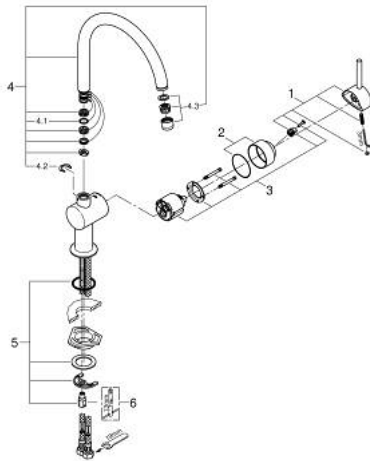

32 917 AL0 MINTA SINGLE-LEVER SINK MIXER 1/2"

PRODUCT DESCRIPTION

- Colour: Brushed hard graphite
- C-spout
- Single hole installation
- GROHE LongLife finish
- GROHE SilkMove 46 mm ceramic cartridge
- Adjustable flow rate limiter
- swivel tubular spout
- selectable swivel area: 0° / 150° / 360°
- Flexible connection hoses
- connector set 3/8"
- Rapid installation system
- Optional temperature limiter ref. no. 46 308
- maximum flow rate (at 3 bar): 11.5 l/min

32 917 AL0 MINTA SINGLE-LEVER SINK MIXER 1/2"

SPARE PARTS, March 2018 – now

- 1: Lever (Spare part-nr. 46015AL0)
 - 2: Cap (Spare part-nr. 46025AL0)
 - 3: Cartridge (Spare part-nr. 46048000)
 - 4: C-spout (Spare part-nr. 13043AL0)
 - 4.1: Sealing washer (Spare part-nr. 0128500M)
 - 4.2: Safety ring (Spare part-nr. 0485300M)
 - 4.3: Flow control (Spare part-nr. 13928AL0)
 - 5: Shank mounting kit (Spare part-nr. 46249000)
 - 6: Mounting wrench (Spare part-nr. 19017000)*
- * Optional accessories