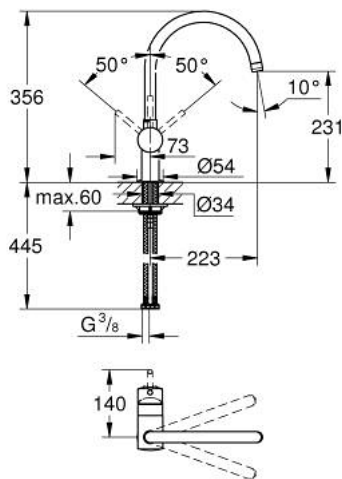

32 917 AL0 MINTA SINGLE-LEVER SINK MIXER 1/2"

PRODUCT DESCRIPTION

- Colour: Brushed hard graphite
- C-spout
- Single hole installation
- GROHE LongLife finish
- GROHE SilkMove 46 mm ceramic cartridge
- Adjustable flow rate limiter
- swivel tubular spout
- selectable swivel area: 0° / 150° / 360°
- Flexible connection hoses
- connector set 3/8"
- Rapid installation system
- Optional temperature limiter ref. no. 46 308
- maximum flow rate (at 3 bar): 11.5 l/min

32 917 AL0 MINTA SINGLE-LEVER SINK MIXER 1/2"

SPARE PARTS, March 2018 – now

- 1: Lever (Spare part-nr. 46015AL0)
 - 2: Cap (Spare part-nr. 46025AL0)
 - 3: Cartridge (Spare part-nr. 46048000)
 - 4: C-spout (Spare part-nr. 13043AL0)
 - 4.1: Sealing washer (Spare part-nr. 0128500M)
 - 4.2: Safety ring (Spare part-nr. 0485300M)
 - 4.3: Flow control (Spare part-nr. 13928AL0)
 - 5: Shank mounting kit (Spare part-nr. 46249000)
 - 6: Mounting wrench (Spare part-nr. 19017000)*
- * Optional accessories