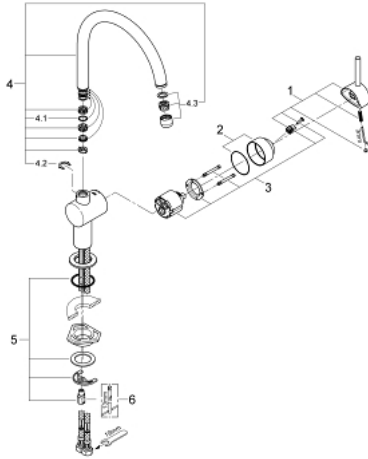

32 917 000 MINTA SINGLE-LEVER SINK MIXER 1/2"

PRODUCT DESCRIPTION

- Colour: chrome
- C-spout
- Single hole installation
- GROHE LongLife finish
- GROHE SilkMove 46 mm ceramic cartridge
- Adjustable flow rate limiter
- swivel tubular spout
- selectable swivel area: 0° / 150° / 360°
- Flexible connection hoses
- connector set 3/8"
- Rapid installation system
- Optional temperature limiter ref. no. 46 308
- maximum flow rate (at 3 bar): 11.5 l/min

32 917 000 MINTA SINGLE-LEVER SINK MIXER 1/2"

SPARE PARTS, March 2007 – now

- 1: Lever (Spare part-nr. 46015000)
 - 2: Cap (Spare part-nr. 46025000)
 - 3: Cartridge (Spare part-nr. 46048000)
 - 4: C-spout (Spare part-nr. 13043000)
 - 4.1: Sealing washer (Spare part-nr. 0128500M)
 - 4.2: Safety ring (Spare part-nr. 0485300M)
 - 4.3: Flow control (Spare part-nr. 13928000)
 - 5: Shank mounting kit (Spare part-nr. 46249000)
 - 6: Mounting wrench (Spare part-nr. 19017000)*
- * Optional accessories