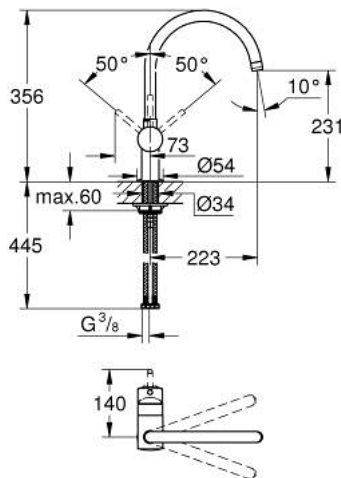

32 917 000 MINTA SINGLE-LEVER SINK MIXER 1/2"

PRODUCT DESCRIPTION

- Colour: chrome
- C-spout
- Single hole installation
- GROHE LongLife finish
- GROHE SilkMove 46 mm ceramic cartridge
- Adjustable flow rate limiter
- swivel tubular spout
- selectable swivel area: 0° / 150° / 360°
- Flexible connection hoses
- connector set 3/8"
- Rapid installation system
- Optional temperature limiter ref. no. 46 308
- maximum flow rate (at 3 bar): 11.5 l/min

32 917 000 MINTA SINGLE-LEVER SINK MIXER 1/2"

SPARE PARTS, March 2007 – now

- 1: Lever (Spare part-nr. 46015000)
 - 2: Cap (Spare part-nr. 46025000)
 - 3: Cartridge (Spare part-nr. 46048000)
 - 4: C-spout (Spare part-nr. 13043000)
 - 4.1: Sealing washer (Spare part-nr. 0128500M)
 - 4.2: Safety ring (Spare part-nr. 0485300M)
 - 4.3: Flow control (Spare part-nr. 13928000)
 - 5: Shank mounting kit (Spare part-nr. 46249000)
 - 6: Mounting wrench (Spare part-nr. 19017000)*
- * Optional accessories