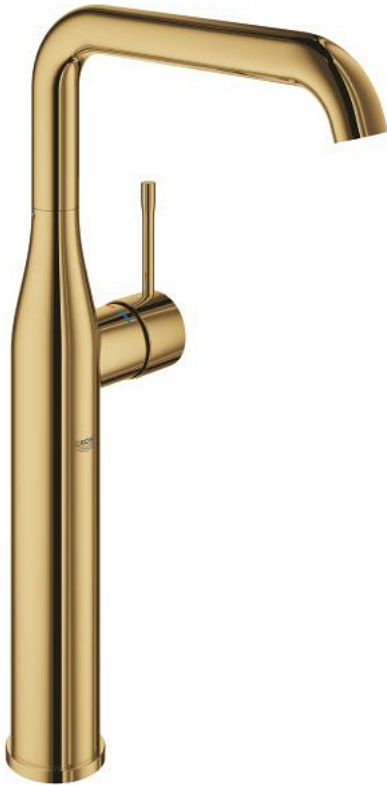

32 901 GL1 ESSENCE SINGLE-LEVER BASIN MIXER 1/2" XL-SIZE

PRODUCT DESCRIPTION

- Colour: Cool sunrise
- Single hole installation
- Metal lever
- For free-standing basins
- GROHE SilkMove 28 mm ceramic cartridge
- With temperature limiter
- GROHE LongLife finish
- GROHE AquaGuide adjustable mousseur
- GROHE FastFixation Plus rapid installation system
- Swivel tubular spout with mousseur and stop limiter
- Smooth body
- Flexible connection hoses
- maximum flow rate (at 3 bar): 6.6 l/min
- min. recommended pressure 1.0 bar