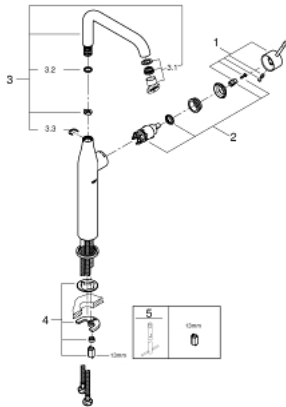

32 901 EN1 ESSENCE SINGLE-LEVER BASIN MIXER 1/2" XL-SIZE

PRODUCT DESCRIPTION

- Colour: Brushed nickel
- Single hole installation
- Metal lever
- For free-standing basins
- GROHE SilkMove 28 mm ceramic cartridge
- With temperature limiter
- GROHE LongLife finish
- 6.6 l/min flow limiter
- GROHE AquaGuide adjustable mousseur
- GROHE FastFixation Plus rapid installation system
- Swivel tubular spout with mousseur and stop limiter
- Smooth body
- Flexible connection hoses
- min. recommended pressure 1.0 bar

32 901 EN1 ESSENCE SINGLE-LEVER BASIN MIXER 1/2" XL-SIZE

SPARE PARTS, November 2016 – now

- 1: Lever (Spare part-nr. 46919EN0)
 - 2: Cartridge (Spare part-nr. 46580000)
 - 3: Tubular spout (Spare part-nr. 13375EN0)
 - 3.1: Flow control (Spare part-nr. 48270000)
 - 3.2: Sealing washer (Spare part-nr. 0128500M)
 - 3.3: Safety ring (Spare part-nr. 4826600M)
 - 4: Shank mounting kit (Spare part-nr. 46645000)
 - 5: Mounting wrench (Spare part-nr. 19017000)*
- * Optional accessories