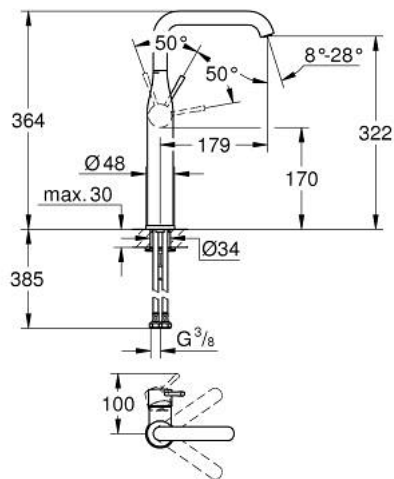

32 901 DC1 ESSENCE SINGLE-LEVER BASIN MIXER 1/2" XL-SIZE

PRODUCT DESCRIPTION

- Colour: supersteel
- Single hole installation
- Metal lever
- For free-standing basins
- GROHE SilkMove 28 mm ceramic cartridge
- With temperature limiter
- GROHE LongLife finish
- GROHE AquaGuide adjustable mousseur
- GROHE FastFixation Plus rapid installation system
- Swivel tubular spout with mousseur and stop limiter
- Smooth body
- Flexible connection hoses
- min. recommended pressure 1.0 bar

32 901 DC1 ESSENCE SINGLE-LEVER BASIN MIXER 1/2" XL-SIZE

SPARE PARTS, February 2022 – now

- 1: Lever (Spare part-nr. 46919DC0)
- 2: Cartridge (Spare part-nr. 46580000)
- 3: screw ring (Spare part-nr. 48591000)
- 4: Tubular spout (Spare part-nr. 13375DC0)
- 4.1: Flow control (Spare part-nr. 48270000)
- 4.2: Sealing washer (Spare part-nr. 0128500M)
- 4.3: Safety ring (Spare part-nr. 4826600M)
- 5: Escutcheon (Spare part-nr. 48603DC0)
- 6: Shank mounting kit (Spare part-nr. 46645000)
- 7: Mounting wrench (Spare part-nr. 19017000)*
- 8: Waste set with push-open plug (Spare part-nr. 65807DC0)*