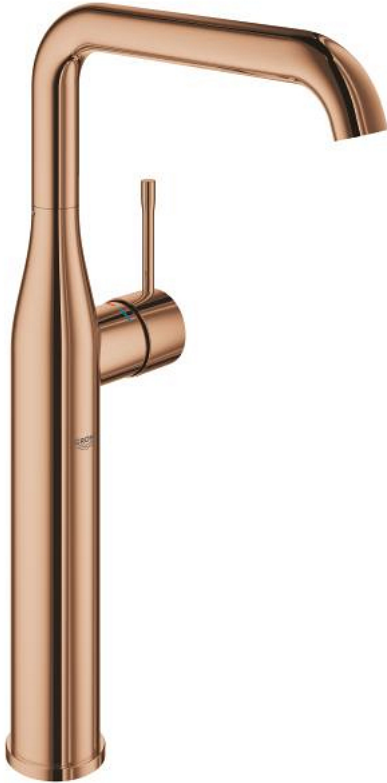

32 901 DA1 ESSENCE SINGLE-LEVER BASIN MIXER 1/2" XL-SIZE

PRODUCT DESCRIPTION

- Colour: Warm sunset
- Single hole installation
- Metal lever
- For free-standing basins
- GROHE SilkMove 28 mm ceramic cartridge
- With temperature limiter
- GROHE LongLife finish
- GROHE AquaGuide adjustable mousseur
- GROHE FastFixation Plus rapid installation system
- Swivel tubular spout with mousseur and stop limiter
- Smooth body
- Flexible connection hoses
- maximum flow rate (at 3 bar): 6.6 l/min
- min. recommended pressure 1.0 bar