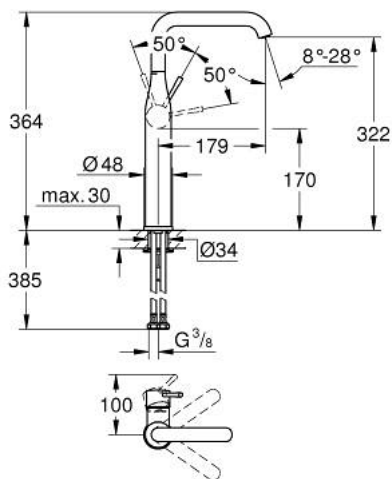

32 901 001 **ESSENCE SINGLE-LEVER BASIN MIXER 1/2"**  
**XL-SIZE**

**PRODUCT DESCRIPTION**

- Colour: chrome
- Single hole installation
- Metal lever
- For free-standing basins
- GROHE SilkMove 28 mm ceramic cartridge
- With temperature limiter
- GROHE LongLife finish
- GROHE AquaGuide adjustable mousseur
- GROHE FastFixation Plus rapid installation system
- Swivel tubular spout with mousseur and stop limiter
- Smooth body
- Flexible connection hoses
- maximum flow rate (at 3 bar): 6.6 l/min
- min. recommended pressure 1.0 bar

32 901 001 **ESSENCE SINGLE-LEVER BASIN MIXER 1/2"**  
**XL-SIZE**

**SPARE PARTS**, February 2022 – now

- 1: Lever (Spare part-nr. 46919000)
- 2: Cartridge (Spare part-nr. 46580000)
- 3: screw ring (Spare part-nr. 48591000)
- 4: Tubular spout (Spare part-nr. 13375000)
- 4.1: Flow control (Spare part-nr. 48270000)
- 4.2: Sealing washer (Spare part-nr. 0128500M)
- 4.3: Safety ring (Spare part-nr. 4826600M)
- 5: Escutcheon (Spare part-nr. 48603000)
- 6: Shank mounting kit (Spare part-nr. 46645000)
- 7: Mounting wrench (Spare part-nr. 19017000)\*
- 8: Waste set with push-open plug (Spare part-nr. 65807000)\*