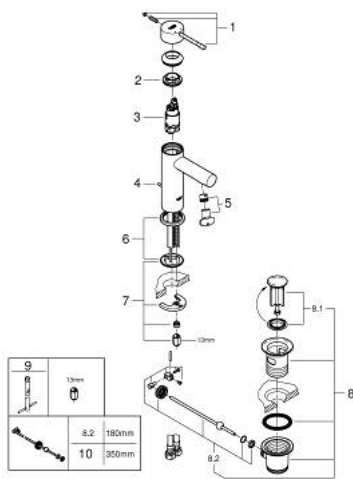

32 898 001 ESSENCE SINGLE-LEVER BASIN MIXER 1/2"
S-SIZE

PRODUCT DESCRIPTION

- Colour: chrome
- Single hole installation
- Metal lever
- GROHE SilkMove 28 mm ceramic cartridge
- With temperature limiter
- GROHE LongLife finish
- GROHE EcoJoy mousseur 5.7 l/min
- GROHE FastFixation Plus installation system
- Pop-up waste set 1 1/4"
- Flexible connection hoses
- min. recommended pressure 1.0 bar

32 898 001 **ESSENCE SINGLE-LEVER BASIN MIXER 1/2"**
S-SIZE

SPARE PARTS, December 2021 – now

- 1: Lever (Spare part-nr. 46917000)
 - 2: Fitting ring (Spare part-nr. 46715000)
 - 3: Cartridge (Spare part-nr. 46580000)
 - 4: Pop-up rod (Spare part-nr. 46739000)
 - 5: Flow control (Spare part-nr. 46765000)
 - 6: Escutcheon (Spare part-nr. 48603000)
 - 7: Shank mounting kit (Spare part-nr. 46645000)
 - 8: 1 1/4" waste set (Spare part-nr. 28910000)
 - 8.1: Plug (Spare part-nr. 07182000)
 - 8.2: Eccentric rod (Spare part-nr. 07052000)
 - 9: Mounting wrench (Spare part-nr. 19017000)*
 - 10: Eccentric rod (Spare part-nr. 07341000)*
- * Optional accessories