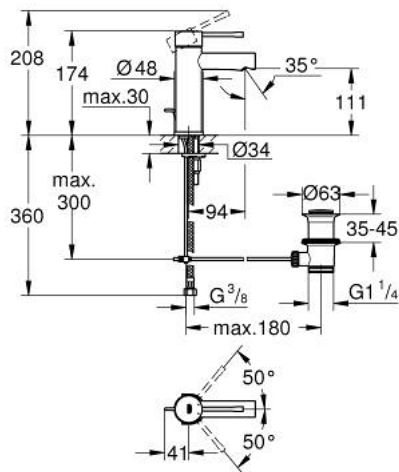

32 898 001 **ESSENCE SINGLE-LEVER BASIN MIXER 1/2"**  
**S-SIZE**

**PRODUCT DESCRIPTION**

- Colour: chrome
- Single hole installation
- Metal lever
- GROHE SilkMove 28 mm ceramic cartridge
- With temperature limiter
- GROHE LongLife finish
- GROHE EcoJoy - less water, perfect flow
- maximum flow rate (at 3 bar): 5.7 l/min
- GROHE FastFixation Plus installation system
- Pop-up waste set 1 1/4"
- Flexible connection hoses
- min. recommended pressure 1.0 bar

32 898 001 **ESSENCE SINGLE-LEVER BASIN MIXER 1/2"**  
**S-SIZE**

**SPARE PARTS**, December 2021 – now

- 1: Lever (Spare part-nr. 46917000)
  - 2: Fitting ring (Spare part-nr. 46715000)
  - 3: Cartridge (Spare part-nr. 46580000)
  - 4: Pop-up rod (Spare part-nr. 46739000)
  - 5: Flow control (Spare part-nr. 46765000)
  - 6: Escutcheon (Spare part-nr. 48603000)
  - 7: Shank mounting kit (Spare part-nr. 46645000)
  - 8: 1 1/4" waste set (Spare part-nr. 28910000)
  - 8.1: Plug (Spare part-nr. 07182000)
  - 8.2: Eccentric rod (Spare part-nr. 07052000)
  - 9: Mounting wrench (Spare part-nr. 19017000)\*
  - 10: Eccentric rod (Spare part-nr. 07341000)\*
- \* Optional accessories