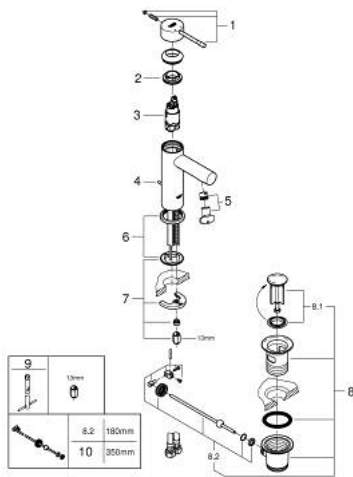

32 898 001 **ESSENCE SINGLE-LEVER BASIN MIXER 1/2"**  
**S-SIZE**

**PRODUCT DESCRIPTION**

- Colour: chrome
- Single hole installation
- Metal lever
- GROHE SilkMove 28 mm ceramic cartridge
- With temperature limiter
- GROHE LongLife finish
- GROHE EcoJoy - less water, perfect flow
- maximum flow rate (at 3 bar): 5.7 l/min
- GROHE FastFixation Plus installation system
- Pop-up waste set 1 1/4"
- Flexible connection hoses
- min. recommended pressure 1.0 bar

32 898 001 **ESSENCE SINGLE-LEVER BASIN MIXER 1/2"**  
**S-SIZE**

**SPARE PARTS**, December 2021 – now

- 1: Lever (Spare part-nr. 46917000)
  - 2: Fitting ring (Spare part-nr. 46715000)
  - 3: Cartridge (Spare part-nr. 46580000)
  - 4: Pop-up rod (Spare part-nr. 46739000)
  - 5: Flow control (Spare part-nr. 46765000)
  - 6: Escutcheon (Spare part-nr. 48603000)
  - 7: Shank mounting kit (Spare part-nr. 46645000)
  - 8: 1 1/4" waste set (Spare part-nr. 28910000)
  - 8.1: Plug (Spare part-nr. 07182000)
  - 8.2: Eccentric rod (Spare part-nr. 07052000)
  - 9: Mounting wrench (Spare part-nr. 19017000)\*
  - 10: Eccentric rod (Spare part-nr. 07341000)\*
- \* Optional accessories