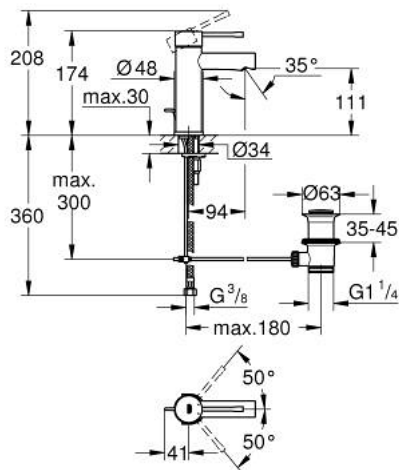

32 898 001 ESSENCE SINGLE-LEVER BASIN MIXER 1/2"
S-SIZE

PRODUCT DESCRIPTION

- Colour: chrome
- Single hole installation
- Metal lever
- GROHE SilkMove 28 mm ceramic cartridge
- With temperature limiter
- GROHE LongLife finish
- GROHE EcoJoy mousseur 5.7 l/min
- GROHE FastFixation Plus installation system
- Pop-up waste set 1 1/4"
- Flexible connection hoses
- min. recommended pressure 1.0 bar

32 898 001 **ESSENCE SINGLE-LEVER BASIN MIXER 1/2"**
S-SIZE

SPARE PARTS, December 2021 – now

- 1: Lever (Spare part-nr. 46917000)
 - 2: Fitting ring (Spare part-nr. 46715000)
 - 3: Cartridge (Spare part-nr. 46580000)
 - 4: Pop-up rod (Spare part-nr. 46739000)
 - 5: Flow control (Spare part-nr. 46765000)
 - 6: Escutcheon (Spare part-nr. 48603000)
 - 7: Shank mounting kit (Spare part-nr. 46645000)
 - 8: 1 1/4" waste set (Spare part-nr. 28910000)
 - 8.1: Plug (Spare part-nr. 07182000)
 - 8.2: Eccentric rod (Spare part-nr. 07052000)
 - 9: Mounting wrench (Spare part-nr. 19017000)*
 - 10: Eccentric rod (Spare part-nr. 07341000)*
- * Optional accessories