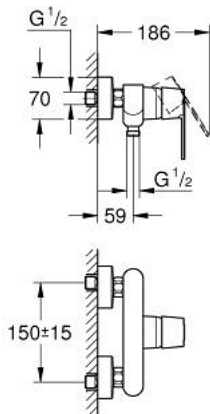

32 888 000 GET SINGLE-LEVER SHOWER MIXER 1/2"

PRODUCT DESCRIPTION

- Colour: chrome
- Wall mounted
- Metal lever
- GROHE SilkMove 46 mm ceramic cartridge
- Adjustable flow rate limiter
- GROHE LongLife finish
- Shower outlet 1/2" with integrated non-return valve
- S-unions
- Protected against backflow
- GROHE QuickSpanner included in chrome variant only

32 888 000 GET SINGLE-LEVER SHOWER MIXER 1/2"

SPARE PARTS, December 2015 – now

- 1: Lever (Spare part-nr. 46708000)
 - 2: Cap (Spare part-nr. 46427000)
 - 3: Cartridge (Spare part-nr. 46048000)
 - 4: Non-return valve (Spare part-nr. 08565000)
 - 5: 1/2" screw connection (Spare part-nr. 45044000)
 - 6: S-union (Spare part-nr. 12662000)
 - 7: Special spanner wrench (Spare part-nr. 19377000)*
 - 8: Extension 3/4" (Spare part-nr. 0713000M)*
 - 9: Temperature limiter (Spare part-nr. 46308000)*
- * Optional accessories