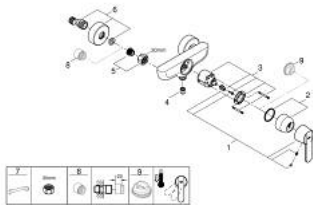

32 888 000 GET SINGLE-LEVER SHOWER MIXER 1/2"

PRODUCT DESCRIPTION

- Colour: chrome
- Wall mounted
- Metal lever
- GROHE SilkMove 46 mm ceramic cartridge
- Adjustable flow rate limiter
- GROHE LongLife finish
- Shower outlet 1/2" with integrated non-return valve
- S-unions
- Protected against backflow
- GROHE QuickSpanner included in chrome variant only

32 888 000 GET SINGLE-LEVER SHOWER MIXER 1/2"

SPARE PARTS, December 2015 – now

- 1: Lever (Spare part-nr. 46708000)
 - 2: Cap (Spare part-nr. 46427000)
 - 3: Cartridge (Spare part-nr. 46048000)
 - 4: Non-return valve (Spare part-nr. 08565000)
 - 5: 1/2" screw connection (Spare part-nr. 45044000)
 - 6: S-union (Spare part-nr. 12662000)
 - 7: Special spanner wrench (Spare part-nr. 19377000)*
 - 8: Extension 3/4" (Spare part-nr. 0713000M)*
 - 9: Temperature limiter (Spare part-nr. 46308000)*
- * Optional accessories