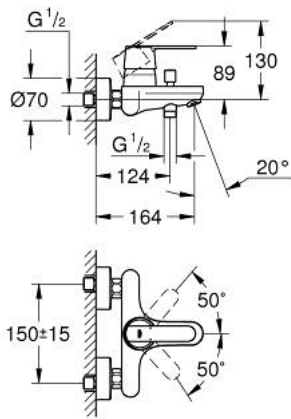

## 32 887 000 GET SINGLE-LEVER BATH MIXER 1/2"

### PRODUCT DESCRIPTION

- Colour: chrome
- Wall mounted
- Metal lever
- GROHE SilkMove 46 mm ceramic cartridge
- Adjustable flow rate limiter
- GROHE LongLife finish
- Shower outlet 1/2" with integrated non-return valve
- Automatic diverter: bath/shower
- mousseur
- S-unions
- Protected against backflow
- GROHE QuickSpanner included in chrome variant only

### SPARE PARTS, January 2016 – now

- 1: Lever (Spare part-nr. 46708000)
  - 2: Cap (Spare part-nr. 46427000)
  - 3: Cartridge (Spare part-nr. 46048000)
  - 4: Diverter knob (Spare part-nr. 64309000)
  - 5: 3-Way Diverter Valve & Trim (Spare part-nr. 65655000)
  - 6: Non-return valve (Spare part-nr. 08565000)
  - 7: Flow control (Spare part-nr. 13952000)
  - 8: S-union (Spare part-nr. 12662000)
  - 9: 1/2" screw connection (Spare part-nr. 45044000)
  - 10: Extension 3/4" (Spare part-nr. 0713000M)\*
  - 11: Temperature limiter (Spare part-nr. 46308000)\*
  - 12: Special spanner wrench (Spare part-nr. 19377000)\*
- \* Optional accessories