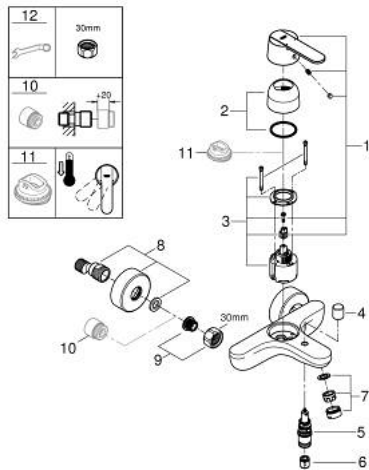

## 32 887 000 GET SINGLE-LEVER BATH MIXER 1/2"

### PRODUCT DESCRIPTION

- Colour: chrome
- Wall mounted
- Metal lever
- GROHE SilkMove 46 mm ceramic cartridge
- Adjustable flow rate limiter
- GROHE LongLife finish
- Shower outlet 1/2" with integrated non-return valve
- Automatic diverter: bath/shower
- mousseur
- S-unions
- Protected against backflow
- GROHE QuickSpanner included in chrome variant only

### SPARE PARTS, January 2016 – now

- 1: Lever (Spare part-nr. 46708000)
  - 2: Cap (Spare part-nr. 46427000)
  - 3: Cartridge (Spare part-nr. 46048000)
  - 4: Diverter knob (Spare part-nr. 64309000)
  - 5: 3-Way Diverter Valve & Trim (Spare part-nr. 65655000)
  - 6: Non-return valve (Spare part-nr. 08565000)
  - 7: Flow control (Spare part-nr. 13952000)
  - 8: S-union (Spare part-nr. 12662000)
  - 9: 1/2" screw connection (Spare part-nr. 45044000)
  - 10: Extension 3/4" (Spare part-nr. 0713000M)\*
  - 11: Temperature limiter (Spare part-nr. 46308000)\*
  - 12: Special spanner wrench (Spare part-nr. 19377000)\*
- \* Optional accessories