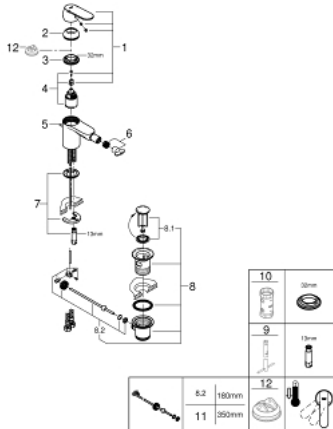

## 32 885 000 GET SINGLE-LEVER BIDET MIXER 1/2" S-SIZE

### SPARE PARTS, April 2014 – now

- 1: Lever (Spare part-nr. 46681000)
- 2: Cap (Spare part-nr. 46492000)
- 3: Screw coupling (Spare part-nr. 46460000)
- 4: Cartridge (Spare part-nr. 46374000)
- 5: Pop-up rod (Spare part-nr. 46739000)
- 6: Flow control (Spare part-nr. 13998000)
- 7: Shank mounting kit (Spare part-nr. 46671000)
- 8: 1 1/4" waste set (Spare part-nr. 28910000)
- 8.1: Plug (Spare part-nr. 07182000)
- 8.2: Eccentric rod (Spare part-nr. 07052000)
- 9: Mounting wrench (Spare part-nr. 19017000)\*
- 10: Socket Spanner (Spare part-nr. 19332000)\*
- 11: Eccentric rod (Spare part-nr. 07341000)\*
- 12: Temperature limiter (Spare part-nr. 46375000)\*