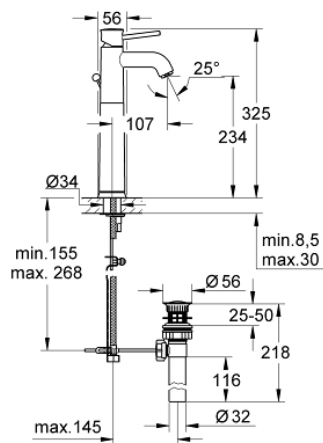

32 868 000 **GROHE BAUCLASSIC SINGLE-LEVER BASIN MIXER 1/2"**

PRODUCT DESCRIPTION

- Colour: chrome
- For free-standing basins
- Metal lever
- GROHE SmoothControl 28 mm ceramic cartridge
- GROHE LongLife finish
- mousseur
- Pop-up waste set 1 1/4"
- Flexible connection hoses
- Rapid installation system

32 868 000 **GROHE BAUCLASSIC SINGLE-LEVER BASIN MIXER 1/2"**

SPARE PARTS, September 2009 – now

- 1: Lever (Spare part-nr. 46761000)
 - 2: Cartridge (Spare part-nr. 46580000)
 - 3: Pop-up rod (Spare part-nr. 06329000)
 - 4: Flow control (Spare part-nr. 13952000)
 - 5: Shank mounting kit (Spare part-nr. 46249000)
 - 6: Mounting wrench (Spare part-nr. 19017000)*
- * Optional accessories