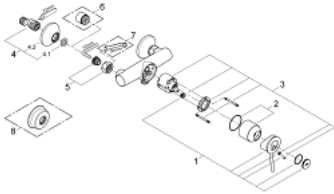

32 867 000 **GROHE BAUCLASSIC SINGLE-LEVER SHOWER MIXER 1/2"**

PRODUCT DESCRIPTION

- Colour: chrome
- Wall mounted
- Metal lever
- GROHE SmoothControl 46 mm ceramic cartridge
- GROHE LongLife finish
- Adjustable flow rate limiter
- Adjustable minimum flow rate 2.5 l/min
- Shower bottom outlet 1/2"
- S-unions
- Metal wall escutcheon
- S-Union with conical flange as standard equipment
- Optional temperature limiter

32 867 000 GROHE BAUCLASSIC SINGLE-LEVER SHOWER MIXER 1/2"

SPARE PARTS, September 2009 – now

- 1: Lever (Spare part-nr. 46762000)
- 2: Cap (Spare part-nr. 46584000)
- 3: Cartridge (Spare part-nr. 46048000)
- 4: S-union (Spare part-nr. 12075000)
- 4.1: Seal (Spare part-nr. 0138600M)
- 4.2: Escutcheon (Spare part-nr. 0221000M)
- 5: 1/2" screw connection (Spare part-nr. 45044000)
- 6: Extension 3/4" (Spare part-nr. 0713000M)*
- 7: Special spanner wrench (Spare part-nr. 19377000)*
- 8: Escutcheon (Spare part-nr. 4804900M)*