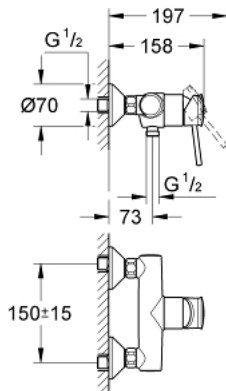

32 867 000 **GROHE BAUCLASSIC SINGLE-LEVER SHOWER MIXER 1/2"**

PRODUCT DESCRIPTION

- Colour: chrome
- Wall mounted
- Metal lever
- GROHE SmoothControl 46 mm ceramic cartridge
- GROHE LongLife finish
- Adjustable flow rate limiter
- Adjustable minimum flow rate 2.5 l/min
- Shower bottom outlet 1/2"
- S-unions
- Metal wall escutcheon
- S-Union with conical flange as standard equipment
- Optional temperature limiter

32 867 000 GROHE BAUCLASSIC SINGLE-LEVER SHOWER MIXER 1/2"

SPARE PARTS, September 2009 – now

- 1: Lever (Spare part-nr. 46762000)
- 2: Cap (Spare part-nr. 46584000)
- 3: Cartridge (Spare part-nr. 46048000)
- 4: S-union (Spare part-nr. 12075000)
- 4.1: Seal (Spare part-nr. 0138600M)
- 4.2: Escutcheon (Spare part-nr. 0221000M)
- 5: 1/2" screw connection (Spare part-nr. 45044000)
- 6: Extension 3/4" (Spare part-nr. 0713000M)*
- 7: Special spanner wrench (Spare part-nr. 19377000)*
- 8: Escutcheon (Spare part-nr. 4804900M)*