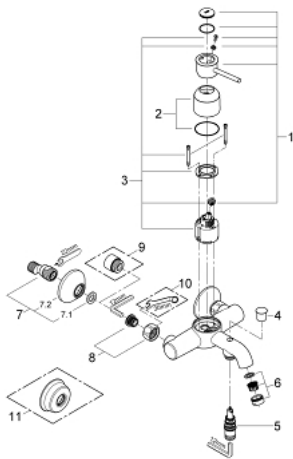

32 865 000 **GROHE BAUCLASSIC SINGLE-LEVER BATH MIXER 1/2"**

PRODUCT DESCRIPTION

- Colour: chrome
- Wall mounted
- Metal lever
- GROHE SmoothControl 46 mm ceramic cartridge
- GROHE LongLife finish
- Adjustable flow rate limiter
- Adjustable minimum flow rate 2.5 l/min
- Automatic diverter: bath/shower
- mousseur
- S-unions
- Metal wall escutcheon
- S-Union with conical flange as standard equipment
- Optional temperature limiter ref. no. 46 308

32 865 000 GROHE BAUCLASSIC SINGLE-LEVER BATH MIXER 1/2"

SPARE PARTS, September 2009 – now

- 1: Lever (Spare part-nr. 46762000)
- 2: Cap (Spare part-nr. 46584000)
- 3: Cartridge (Spare part-nr. 46048000)
- 4: Diverter knob (Spare part-nr. 65648000)
- 5: 3-Way Diverter Valve & Trim (Spare part-nr. 65655000)
- 6: Flow control (Spare part-nr. 13952000)
- 7: S-union (Spare part-nr. 12075000)
- 7.1: Seal (Spare part-nr. 0138600M)
- 7.2: Escutcheon (Spare part-nr. 0221000M)
- 8: 1/2" screw connection (Spare part-nr. 45044000)
- 9: Extension 3/4" (Spare part-nr. 0713000M)*
- 10: Special spanner wrench (Spare part-nr. 19377000)*
- 11: Escutcheon (Spare part-nr. 4804900M)*