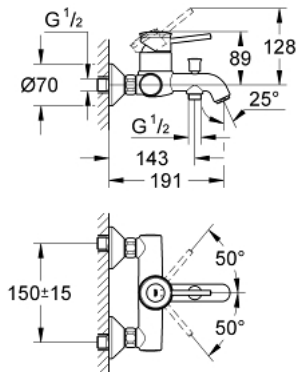

32 865 000 **GROHE BAUCLASSIC SINGLE-LEVER BATH MIXER 1/2"**

PRODUCT DESCRIPTION

- Colour: chrome
- Wall mounted
- Metal lever
- GROHE SmoothControl 46 mm ceramic cartridge
- GROHE LongLife finish
- Adjustable flow rate limiter
- Adjustable minimum flow rate 2.5 l/min
- Automatic diverter: bath/shower
- mousseur
- S-unions
- Metal wall escutcheon
- S-Union with conical flange as standard equipment
- Optional temperature limiter ref. no. 46 308

32 865 000 GROHE BAUCLASSIC SINGLE-LEVER BATH MIXER 1/2"

SPARE PARTS, September 2009 – now

- 1: Lever (Spare part-nr. 46762000)
- 2: Cap (Spare part-nr. 46584000)
- 3: Cartridge (Spare part-nr. 46048000)
- 4: Diverter knob (Spare part-nr. 65648000)
- 5: 3-Way Diverter Valve & Trim (Spare part-nr. 65655000)
- 6: Flow control (Spare part-nr. 13952000)
- 7: S-union (Spare part-nr. 12075000)
- 7.1: Seal (Spare part-nr. 0138600M)
- 7.2: Escutcheon (Spare part-nr. 0221000M)
- 8: 1/2" screw connection (Spare part-nr. 45044000)
- 9: Extension 3/4" (Spare part-nr. 0713000M)*
- 10: Special spanner wrench (Spare part-nr. 19377000)*
- 11: Escutcheon (Spare part-nr. 4804900M)*