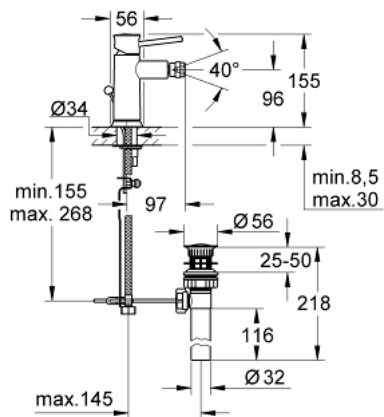

32 864 000 **GROHE BAUCLASSIC SINGLE-LEVER BIDET MIXER 1/2"**

**PRODUCT DESCRIPTION**

- Colour: chrome
- Single hole installation
- Metal lever
- GROHE SmoothControl 28 mm ceramic cartridge
- GROHE LongLife finish
- Ball-joint mousseur
- Pop-up waste set 1 1/4"
- Flexible connection hoses
- Rapid installation system

## 32 864 000 GROHE BAUCLASSIC SINGLE-LEVER BIDET MIXER 1/2"

### SPARE PARTS, September 2009 – now

- 1: Lever (Spare part-nr. 46761000)
  - 2: Cartridge (Spare part-nr. 46580000)
  - 3: Pop-up rod (Spare part-nr. 06329000)
  - 4: Flow control (Spare part-nr. 13952000)
  - 5: Shank mounting kit (Spare part-nr. 46249000)
  - 6: Mounting wrench (Spare part-nr. 19017000)\*
- \* Optional accessories