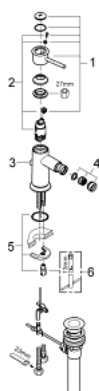

32 864 000 **GROHE BAUCLASSIC SINGLE-LEVER BIDET MIXER 1/2"**

**PRODUCT DESCRIPTION**

- Colour: chrome
- Single hole installation
- Metal lever
- GROHE SmoothControl 28 mm ceramic cartridge
- GROHE LongLife finish
- Ball-joint mousseur
- Pop-up waste set 1 1/4"
- Flexible connection hoses
- Rapid installation system

## 32 864 000 GROHE BAUCLASSIC SINGLE-LEVER BIDET MIXER 1/2"

### SPARE PARTS, September 2009 – now

- 1: Lever (Spare part-nr. 46761000)
  - 2: Cartridge (Spare part-nr. 46580000)
  - 3: Pop-up rod (Spare part-nr. 06329000)
  - 4: Flow control (Spare part-nr. 13952000)
  - 5: Shank mounting kit (Spare part-nr. 46249000)
  - 6: Mounting wrench (Spare part-nr. 19017000)\*
- \* Optional accessories