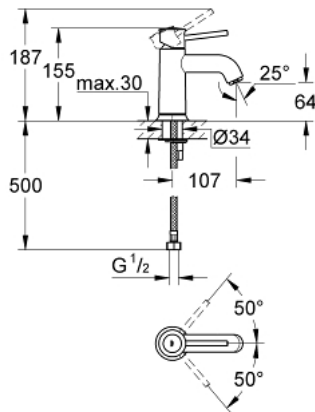

32 863 000 **GROHE BAUCLASSIC SINGLE-LEVER BASIN MIXER 1/2"**

PRODUCT DESCRIPTION

- Colour: chrome
- Single hole installation
- Metal lever
- GROHE SmoothControl 28 mm ceramic cartridge
- GROHE LongLife finish
- mousseur
- Smooth body
- Flexible connection hoses
- Rapid installation system

32 863 000 **GROHE BAUCLASSIC SINGLE-LEVER BASIN MIXER 1/2"**

SPARE PARTS, September 2009 – now

- 1: Lever (Spare part-nr. 46761000)
 - 2: Cartridge (Spare part-nr. 46580000)
 - 3: Flow control (Spare part-nr. 13952000)
 - 4: Shank mounting kit (Spare part-nr. 46249000)
 - 5: Mounting wrench (Spare part-nr. 19017000)*
- * Optional accessories