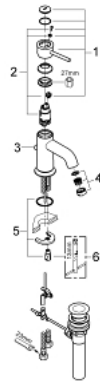

32 862 000 GROHE BAUCLASSIC SINGLE-LEVER BASIN MIXER 1/2"

PRODUCT DESCRIPTION

- Colour: chrome
- Single hole installation
- Metal lever
- GROHE SmoothControl 28 mm ceramic cartridge
- GROHE LongLife finish
- mousseur
- Pop-up waste set 1 1/4"
- Flexible connection hoses
- Rapid installation system

32 862 000 **GROHE BAUCLASSIC SINGLE-LEVER BASIN MIXER 1/2"**

SPARE PARTS, September 2009 – now

- 1: Lever (Spare part-nr. 46761000)
 - 2: Cartridge (Spare part-nr. 46580000)
 - 3: Pop-up rod (Spare part-nr. 06329000)
 - 4: Flow control (Spare part-nr. 13952000)
 - 5: Shank mounting kit (Spare part-nr. 46249000)
 - 6: Mounting wrench (Spare part-nr. 19017000)*
- * Optional accessories