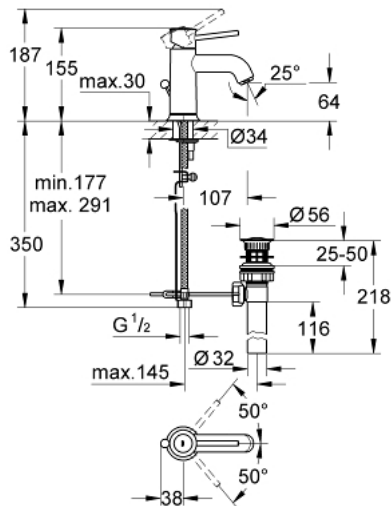

32 862 000 GROHE BAUCLASSIC SINGLE-LEVER BASIN MIXER 1/2"

PRODUCT DESCRIPTION

- Colour: chrome
- Single hole installation
- Metal lever
- GROHE SmoothControl 28 mm ceramic cartridge
- GROHE LongLife finish
- mousseur
- Pop-up waste set 1 1/4"
- Flexible connection hoses
- Rapid installation system

32 862 000 **GROHE BAUCLASSIC SINGLE-LEVER BASIN MIXER 1/2"**

SPARE PARTS, September 2009 – now

- 1: Lever (Spare part-nr. 46761000)
 - 2: Cartridge (Spare part-nr. 46580000)
 - 3: Pop-up rod (Spare part-nr. 06329000)
 - 4: Flow control (Spare part-nr. 13952000)
 - 5: Shank mounting kit (Spare part-nr. 46249000)
 - 6: Mounting wrench (Spare part-nr. 19017000)*
- * Optional accessories