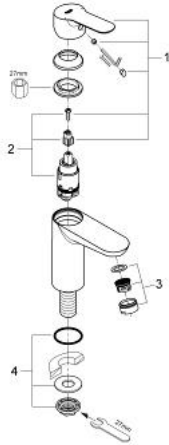

32 861 000 **BAUEDGE PILLAR TAP 1/2"**

PRODUCT DESCRIPTION

- Colour: chrome
- Single hole installation
- Metal lever
- GROHE SmoothControl 28 mm ceramic cartridge
- mousseur
- GROHE LongLife finish
- mounting nut

32 861 000 **BAUEDGE PILLAR TAP 1/2"**

SPARE PARTS, September 2009 – now

1: Lever (Spare part-nr. 46697000)

2: Cartridge (Spare part-nr. 46580000)

3: Flow control (Spare part-nr. 13952000)

4: Shank mounting kit (Spare part-nr. 45004000)