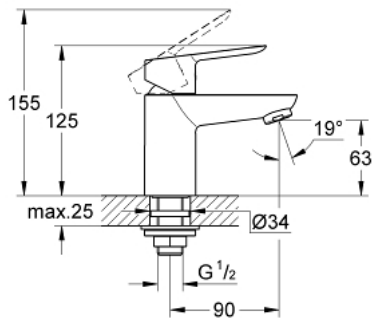

32 861 000 **BAUEDGE PILLAR TAP 1/2"**

PRODUCT DESCRIPTION

- Colour: chrome
- Single hole installation
- Metal lever
- GROHE SmoothControl 28 mm ceramic cartridge
- mousseur
- GROHE LongLife finish
- mounting nut

32 861 000 **BAUEDGE PILLAR TAP 1/2"**

SPARE PARTS, September 2009 – now

1: Lever (Spare part-nr. 46697000)

2: Cartridge (Spare part-nr. 46580000)

3: Flow control (Spare part-nr. 13952000)

4: Shank mounting kit (Spare part-nr. 45004000)