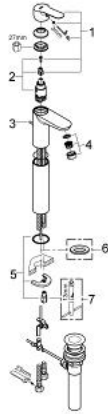

32 860 000 **BAUEDGE SINGLE-LEVER BASIN MIXER 1/2"**  
**XL-SIZE**

**SPARE PARTS**, September 2009 – now

- 1: Lever (Spare part-nr. 46697000)
- 2: Cartridge (Spare part-nr. 46580000)
- 3: Pop-up rod (Spare part-nr. 10769000)
- 4: Flow control (Spare part-nr. 13952000)
- 5: Shank mounting kit (Spare part-nr. 46249000)
- 6: Base plate (Spare part-nr. 48052000)\*
- 7: Mounting wrench (Spare part-nr. 19017000)\*

\* Optional accessories