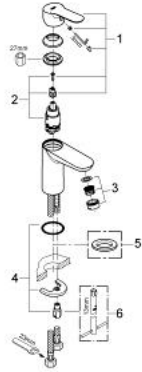

32 858 000 **BAUEDGE SINGLE-LEVER BASIN MIXER 1/2"**  
**S-SIZE**

**PRODUCT DESCRIPTION**

- Colour: chrome
- Single hole installation
- Metal lever
- GROHE SmoothControl 28 mm ceramic cartridge
- GROHE LongLife finish
- mousseur
- Smooth body
- Flexible connection hoses
- Rapid installation system

32 858 000 **BAUEDGE SINGLE-LEVER BASIN MIXER 1/2"**  
**S-SIZE**

**SPARE PARTS**, September 2009 – now

- 1: Lever (Spare part-nr. 46697000)
- 2: Cartridge (Spare part-nr. 46580000)
- 3: Flow control (Spare part-nr. 13952000)
- 4: Shank mounting kit (Spare part-nr. 46249000)
- 5: Base plate (Spare part-nr. 48052000)\*
- 6: Mounting wrench (Spare part-nr. 19017000)\*