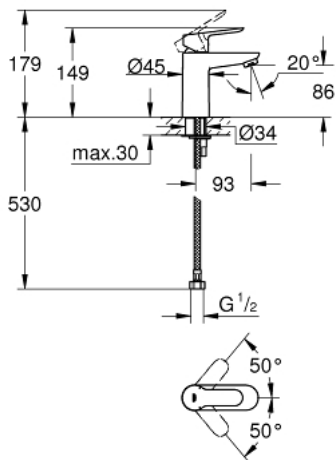

32 858 000 **BAUEDGE SINGLE-LEVER BASIN MIXER 1/2"**  
**S-SIZE**

**PRODUCT DESCRIPTION**

- Colour: chrome
- Single hole installation
- Metal lever
- GROHE SmoothControl 28 mm ceramic cartridge
- GROHE LongLife finish
- mousseur
- Smooth body
- Flexible connection hoses
- Rapid installation system

32 858 000 **BAUEDGE SINGLE-LEVER BASIN MIXER 1/2"**  
**S-SIZE**

**SPARE PARTS**, September 2009 – now

- 1: Lever (Spare part-nr. 46697000)
- 2: Cartridge (Spare part-nr. 46580000)
- 3: Flow control (Spare part-nr. 13952000)
- 4: Shank mounting kit (Spare part-nr. 46249000)
- 5: Base plate (Spare part-nr. 48052000)\*
- 6: Mounting wrench (Spare part-nr. 19017000)\*