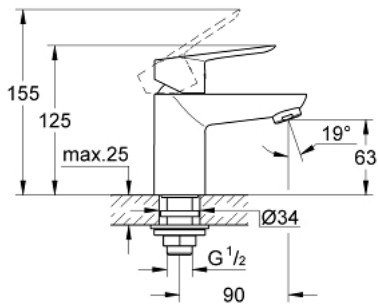

32 857 000 **BAULOOK PILLAR TAP 1/2"**

**PRODUCT DESCRIPTION**

- Colour: chrome
- Single hole installation
- Metal lever
- GROHE SmoothControl 28 mm ceramic cartridge
- mousseur
- GROHE LongLife finish
- mounting nut

32 857 000 **BAULOOK PILLAR TAP 1/2"**

**SPARE PARTS**, September 2009 – now

- 1: Lever (Spare part-nr. 46695000)
- 2: Cartridge (Spare part-nr. 46580000)
- 3: Flow control (Spare part-nr. 13952000)
- 4: Shank mounting kit (Spare part-nr. 45004000)