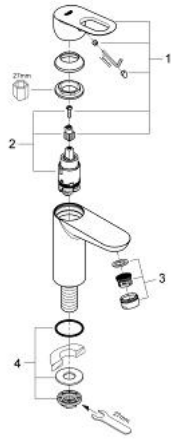

32 857 000 **BAULOOK PILLAR TAP 1/2"**

**PRODUCT DESCRIPTION**

- Colour: chrome
- Single hole installation
- Metal lever
- GROHE SmoothControl 28 mm ceramic cartridge
- mousseur
- GROHE LongLife finish
- mounting nut

32 857 000 **BAULOOK PILLAR TAP 1/2"**

**SPARE PARTS**, September 2009 – now

- 1: Lever (Spare part-nr. 46695000)
- 2: Cartridge (Spare part-nr. 46580000)
- 3: Flow control (Spare part-nr. 13952000)
- 4: Shank mounting kit (Spare part-nr. 45004000)