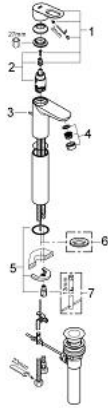

32 856 000 BAULOOP SINGLE-LEVER BASIN MIXER 1/2"

SPARE PARTS, September 2009 – now

- 1: Lever (Spare part-nr. 46695000)
- 2: Cartridge (Spare part-nr. 46580000)
- 3: Pop-up rod (Spare part-nr. 10769000)
- 4: Flow control (Spare part-nr. 13952000)
- 5: Shank mounting kit (Spare part-nr. 46249000)
- 6: Base plate (Spare part-nr. 48052000)*
- 7: Mounting wrench (Spare part-nr. 19017000)*

* Optional accessories