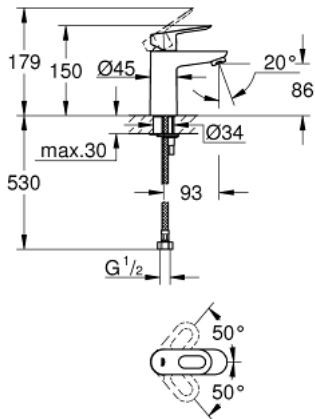

32 854 000 BAULOOK SINGLE-LEVER BASIN MIXER 1/2"

PRODUCT DESCRIPTION

- Colour: chrome
- Single hole installation
- Metal lever
- GROHE SmoothControl 28 mm ceramic cartridge
- GROHE LongLife finish
- mousseur
- Smooth body
- Flexible connection hoses
- Rapid installation system

32 854 000 BAULOOK SINGLE-LEVER BASIN MIXER 1/2"

SPARE PARTS, September 2009 – now

- 1: Lever (Spare part-nr. 46695000)
- 2: Cartridge (Spare part-nr. 46580000)
- 3: Flow control (Spare part-nr. 13952000)
- 4: Shank mounting kit (Spare part-nr. 46249000)
- 5: Base plate (Spare part-nr. 48052000)*
- 6: Mounting wrench (Spare part-nr. 19017000)*