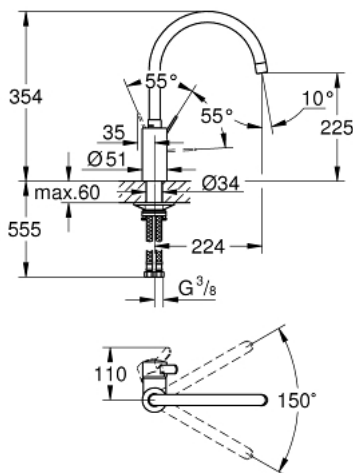

## 32 843 002 EUROSMART COSMOPOLITAN SINGLE-LEVER SINK MIXER 1/2"

### PRODUCT DESCRIPTION

- Colour: chrome
- High spout
- Single hole installation
- GROHE LongLife finish
- GROHE SilkMove 35 mm ceramic cartridge
- Protected Water Ways no contact of water with lead or nickel inside the tap
- mousseur
- Adjustable flow rate limiter
- swivel tubular spout, swivel area 150°
- Flexible connection hoses
- 
- maximum flow rate (at 3 bar): 10 l/min

### SPARE PARTS, April 2020 – now

- 1: Lever (Spare part-nr. 46683000)
  - 2: Flow control (Spare part-nr. 48418000)
  - 3: Cartridge (Spare part-nr. 46374000)
  - 4: Mounting set (Spare part-nr. 48477000)
  - 5: Socket Spanner (Spare part-nr. 19332000)\*
- \* Optional accessories