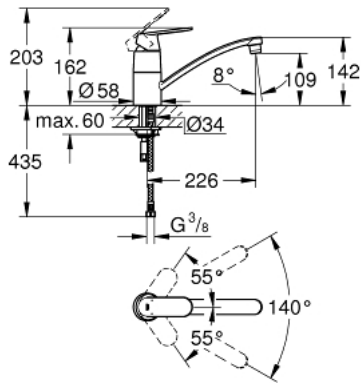

32 842 000 **EUROSMART COSMOPOLITAN SINGLE-LEVER SINK MIXER 1/2"**

**PRODUCT DESCRIPTION**

- Colour: chrome
- low spout
- Single hole installation
- GROHE LongLife finish
- GROHE SilkMove 35 mm ceramic cartridge
- mousseur
- Adjustable flow rate limiter
- swivel tubular spout
- Swivel area 140°
- Flexible connection hoses
- Rapid installation system
- maximum flow rate (at 3 bar): 12 l/min

### SPARE PARTS, May 2016 – now

- 1: Lever (Spare part-nr. 46685000)
- 2: Cap (Spare part-nr. 46601000)
- 3: Cartridge (Spare part-nr. 46374000)
- 4: Seal kit (Spare part-nr. 46429K00)
- 5: Flow control (Spare part-nr. 13928000)
- 6: Spout (Spare part-nr. 13205000)
- 7: Shank mounting kit (Spare part-nr. 46249000)
- 8: Mounting wrench (Spare part-nr. 19017000)\*