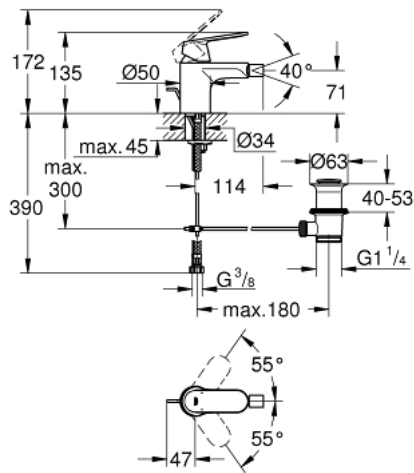

32 839 000 **EUROSMART COSMOPOLITAN SINGLE-LEVER BIDET MIXER 1/2"**
S-SIZE

PRODUCT DESCRIPTION

- Colour: chrome
- Single hole installation
- Metal lever
- GROHE SilkMove 35 mm ceramic cartridge
- Adjustable flow rate limiter
- GROHE LongLife finish
- GROHE EcoJoy - less water, perfect flow
- maximum flow rate (at 3 bar): 5 l/min
- GROHE FastFixation installation system with centering support
- Ball-joint mousseur
- Pop-up waste set 1 1/4"
- Flexible connection hoses
- Optional temperature limiter ref. no. 46 375
- Noise classification 1 in accordance with DIN4109 incl. certificate