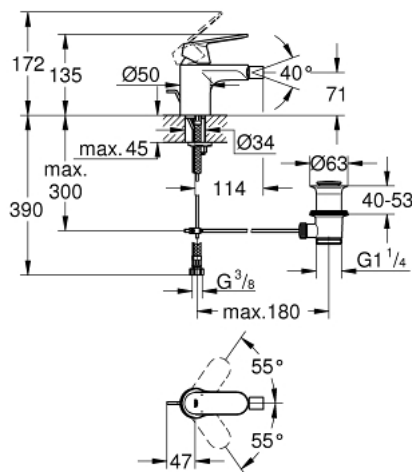

32 839 000 **EUROSMART COSMOPOLITAN SINGLE-LEVER BIDET MIXER 1/2"**  
**S-SIZE**

**PRODUCT DESCRIPTION**

- Colour: chrome
- Single hole installation
- Metal lever
- GROHE SilkMove 35 mm ceramic cartridge
- Adjustable flow rate limiter
- GROHE LongLife finish
- GROHE EcoJoy - less water, perfect flow
- maximum flow rate (at 3 bar): 5 l/min
- GROHE FastFixation installation system with centering support
- Ball-joint mousseur
- Pop-up waste set 1 1/4"
- Flexible connection hoses
- Optional temperature limiter ref. no. 46 375
- Noise classification 1 in accordance with DIN4109 incl. certificate

## 32 839 000 EUROSMART COSMOPOLITAN SINGLE-LEVER BIDET MIXER 1/2" S-SIZE

### SPARE PARTS, August 2009 – now

- 1: Lever (Spare part-nr. 46681000)
- 2: Cap (Spare part-nr. 46492000)
- 3: Screw coupling (Spare part-nr. 46460000)
- 4: Cartridge (Spare part-nr. 46374000)
- 5: Flow control (Spare part-nr. 13998000)
- 6: Pop-up rod (Spare part-nr. 46739000)
- 7: Shank mounting kit (Spare part-nr. 46671000)
- 8: 1 1/4" waste set (Spare part-nr. 28910000)
- 8.1: Plug (Spare part-nr. 07182000)
- 8.2: Eccentric rod (Spare part-nr. 07052000)
- 9: Temperature limiter (Spare part-nr. 46375000)\*
- 10: Socket Spanner (Spare part-nr. 19332000)\*
- 11: Mounting wrench (Spare part-nr. 19017000)\*
- 12: Eccentric rod (Spare part-nr. 07341000)\*