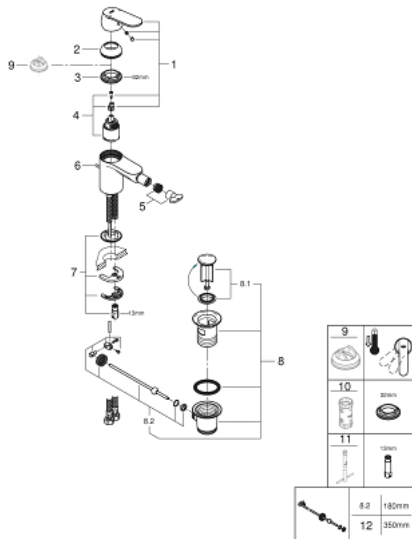

32 839 000 **EUROSMART COSMOPOLITAN SINGLE-LEVER BIDET MIXER 1/2"**  
**S-SIZE**

**PRODUCT DESCRIPTION**

- Colour: chrome
- Single hole installation
- Metal lever
- GROHE SilkMove 35 mm ceramic cartridge
- Adjustable flow rate limiter
- GROHE LongLife finish
- GROHE EcoJoy - less water, perfect flow
- maximum flow rate (at 3 bar): 5 l/min
- GROHE FastFixation installation system with centering support
- Ball-joint mousseur
- Pop-up waste set 1 1/4"
- Flexible connection hoses
- Optional temperature limiter ref. no. 46 375
- Noise classification 1 in accordance with DIN4109 incl. certificate

## 32 839 000 EUROSMART COSMOPOLITAN SINGLE-LEVER BIDET MIXER 1/2" S-SIZE

### SPARE PARTS, August 2009 – now

- 1: Lever (Spare part-nr. 46681000)
- 2: Cap (Spare part-nr. 46492000)
- 3: Screw coupling (Spare part-nr. 46460000)
- 4: Cartridge (Spare part-nr. 46374000)
- 5: Flow control (Spare part-nr. 13998000)
- 6: Pop-up rod (Spare part-nr. 46739000)
- 7: Shank mounting kit (Spare part-nr. 46671000)
- 8: 1 1/4" waste set (Spare part-nr. 28910000)
- 8.1: Plug (Spare part-nr. 07182000)
- 8.2: Eccentric rod (Spare part-nr. 07052000)
- 9: Temperature limiter (Spare part-nr. 46375000)\*
- 10: Socket Spanner (Spare part-nr. 19332000)\*
- 11: Mounting wrench (Spare part-nr. 19017000)\*
- 12: Eccentric rod (Spare part-nr. 07341000)\*