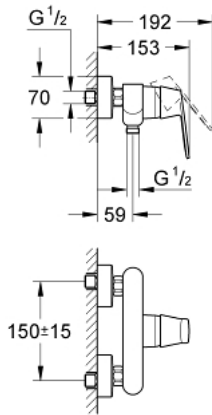

32 837 000 EUROSMART COSMOPOLITAN SINGLE-LEVER SHOWER MIXER 1/2"

PRODUCT DESCRIPTION

- Colour: chrome
- Wall mounted
- Metal lever
- GROHE SilkMove 46 mm ceramic cartridge
- GROHE LongLife finish
- Adjustable flow rate limiter
- Adjustable minimum flow rate 2.5 l/min
- shower bottom outlet 1/2" with integrated non return valve
- S-unions
- Optional temperature limiter ref. no. 46 308
- Protected against backflow
- Noise classification 1 in accordance with DIN4109 incl. certificate

32 837 000 EUROSMART COSMOPOLITAN SINGLE-LEVER SHOWER MIXER 1/2"

SPARE PARTS, August 2009 – now

- 1: Lever (Spare part-nr. 46682000)
- 2: Cap (Spare part-nr. 46427000)
- 3: Cartridge (Spare part-nr. 46048000)
- 4: 1/2" screw connection (Spare part-nr. 45044000)
- 5: S-union (Spare part-nr. 12662000)
- 6: Non-return valve (Spare part-nr. 08565000)
- 7: Temperature limiter (Spare part-nr. 46308000)*
- 8: Extension 3/4" (Spare part-nr. 0713000M)*
- 9: Plastic tray (Spare part-nr. 18349000)*