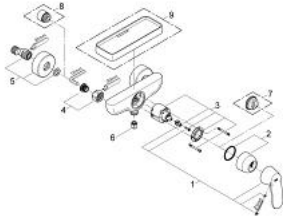

32 837 000 EUROSMART COSMOPOLITAN SINGLE-LEVER SHOWER MIXER 1/2"

PRODUCT DESCRIPTION

- Colour: chrome
- Wall mounted
- Metal lever
- GROHE SilkMove 46 mm ceramic cartridge
- GROHE LongLife finish
- Adjustable flow rate limiter
- Adjustable minimum flow rate 2.5 l/min
- shower bottom outlet 1/2" with integrated non return valve
- S-unions
- Optional temperature limiter ref. no. 46 308
- Protected against backflow
- Noise classification 1 in accordance with DIN4109 incl. certificate

32 837 000 EUROSMART COSMOPOLITAN SINGLE-LEVER SHOWER MIXER 1/2"

SPARE PARTS, August 2009 – now

- 1: Lever (Spare part-nr. 46682000)
- 2: Cap (Spare part-nr. 46427000)
- 3: Cartridge (Spare part-nr. 46048000)
- 4: 1/2" screw connection (Spare part-nr. 45044000)
- 5: S-union (Spare part-nr. 12662000)
- 6: Non-return valve (Spare part-nr. 08565000)
- 7: Temperature limiter (Spare part-nr. 46308000)*
- 8: Extension 3/4" (Spare part-nr. 0713000M)*
- 9: Plastic tray (Spare part-nr. 18349000)*