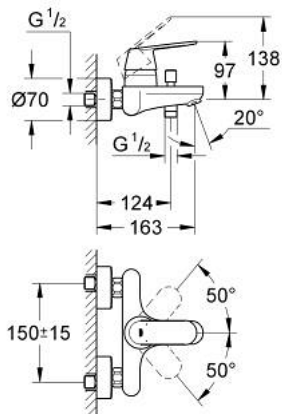

32 831 000 EUROSMART COSMOPOLITAN SINGLE-LEVER BATH MIXER 1/2"

PRODUCT DESCRIPTION

- Colour: chrome
- Wall mounted
- Metal lever
- GROHE SilkMove 46 mm ceramic cartridge
- GROHE LongLife finish
- Adjustable flow rate limiter
- Adjustable minimum flow rate 2.5 l/min
- Automatic diverter: bath/shower
- mousseur
- Integrated non-return valve in the shower outlet 1/2"
- S-unions
- Protected against backflow
- Optional temperature limiter ref. no. 46 308
- Noise classification 1 in accordance with DIN4109 incl. certificate

32 831 000 EUROSMART COSMOPOLITAN SINGLE-LEVER BATH MIXER 1/2"

SPARE PARTS, September 2015 – now

- 1: Lever (Spare part-nr. 46682000)
- 2: Cap (Spare part-nr. 46427000)
- 3: Cartridge (Spare part-nr. 46048000)
- 4: Diverter knob (Spare part-nr. 64309000)
- 5: 3-Way Diverter Valve & Trim (Spare part-nr. 65655000)
- 6: Non-return valve (Spare part-nr. 08565000)
- 7: Flow control (Spare part-nr. 13952000)
- 8: S-union (Spare part-nr. 12662000)
- 9: 1/2" screw connection (Spare part-nr. 45044000)
- 10: Temperature limiter (Spare part-nr. 46308000)*
- 11: Extension 3/4" (Spare part-nr. 0713000M)*