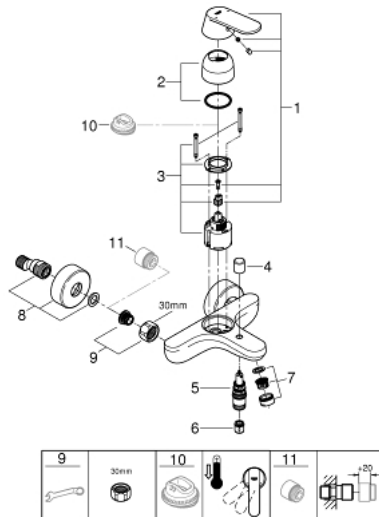

32 831 000 EUROSMART COSMOPOLITAN SINGLE-LEVER BATH MIXER 1/2"

PRODUCT DESCRIPTION

- Colour: chrome
- Wall mounted
- Metal lever
- GROHE SilkMove 46 mm ceramic cartridge
- GROHE LongLife finish
- Adjustable flow rate limiter
- Adjustable minimum flow rate 2.5 l/min
- Automatic diverter: bath/shower
- mousseur
- Integrated non-return valve in the shower outlet 1/2"
- S-unions
- Protected against backflow
- Optional temperature limiter ref. no. 46 308
- Noise classification 1 in accordance with DIN4109 incl. certificate

32 831 000 EUROSMART COSMOPOLITAN SINGLE-LEVER BATH MIXER 1/2"

SPARE PARTS, September 2015 – now

- 1: Lever (Spare part-nr. 46682000)
- 2: Cap (Spare part-nr. 46427000)
- 3: Cartridge (Spare part-nr. 46048000)
- 4: Diverter knob (Spare part-nr. 64309000)
- 5: 3-Way Diverter Valve & Trim (Spare part-nr. 65655000)
- 6: Non-return valve (Spare part-nr. 08565000)
- 7: Flow control (Spare part-nr. 13952000)
- 8: S-union (Spare part-nr. 12662000)
- 9: 1/2" screw connection (Spare part-nr. 45044000)
- 10: Temperature limiter (Spare part-nr. 46308000)*
- 11: Extension 3/4" (Spare part-nr. 0713000M)*