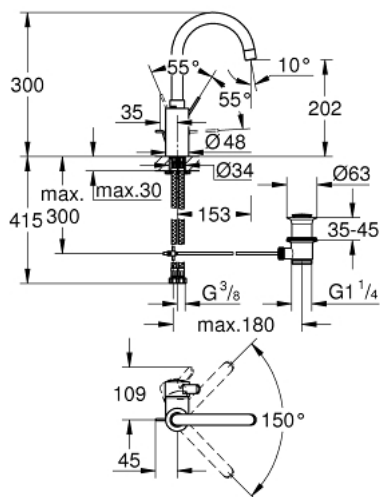

32 830 001 EUROSMART COSMOPOLITAN SINGLE-LEVER BASIN MIXER 1/2" L-SIZE

PRODUCT DESCRIPTION

- Colour: chrome
- Single hole installation
- Metal lever
- Covered lever fixing
- GROHE SilkMove 35 mm ceramic cartridge
- Adjustable flow rate limiter
- GROHE LongLife finish
- Protected Water Ways no contact of water with lead or nickel inside the tap
- GROHE FastFixation rapid installation system
- mousseur
- Swivel tubular spout with stop limiter
- Pop-up waste set 1 1/4"
- Flexible connection hoses
- Optional temperature limiter ref. no. 46 375

32 830 001 **EUROSMART COSMOPOLITAN SINGLE-LEVER BASIN MIXER 1/2"**
L-SIZE

SPARE PARTS, August 2017 – now

- 1: Lever (Spare part-nr. 46683000)
 - 2: Cartridge (Spare part-nr. 46374000)
 - 3: Flow control (Spare part-nr. 48418000)
 - 4: Pop-up rod (Spare part-nr. 46739000)
 - 5: Shank mounting kit (Spare part-nr. 46671000)
 - 6: 1 1/4" waste set (Spare part-nr. 28910000)
 - 6.1: Plug (Spare part-nr. 07182000)
 - 6.2: Eccentric rod (Spare part-nr. 07052000)
 - 7: Socket Spanner (Spare part-nr. 19332000)*
 - 8: Mounting wrench (Spare part-nr. 19017000)*
 - 9: Eccentric rod (Spare part-nr. 07341000)*
- * Optional accessories