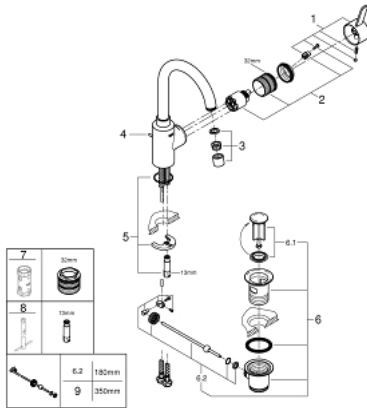

32 830 001 EUROSMART COSMOPOLITAN SINGLE-LEVER BASIN MIXER 1/2" L-SIZE

PRODUCT DESCRIPTION

- Colour: chrome
- Single hole installation
- Metal lever
- Covered lever fixing
- GROHE SilkMove 35 mm ceramic cartridge
- Adjustable flow rate limiter
- GROHE LongLife finish
- Protected Water Ways no contact of water with lead or nickel inside the tap
- GROHE FastFixation rapid installation system
- mousseur
- Swivel tubular spout with stop limiter
- Pop-up waste set 1 1/4"
- Flexible connection hoses
- Optional temperature limiter ref. no. 46 375

32 830 001 **EUROSMART COSMOPOLITAN SINGLE-LEVER BASIN MIXER 1/2"**
L-SIZE

SPARE PARTS, August 2017 – now

- 1: Lever (Spare part-nr. 46683000)
 - 2: Cartridge (Spare part-nr. 46374000)
 - 3: Flow control (Spare part-nr. 48418000)
 - 4: Pop-up rod (Spare part-nr. 46739000)
 - 5: Shank mounting kit (Spare part-nr. 46671000)
 - 6: 1 1/4" waste set (Spare part-nr. 28910000)
 - 6.1: Plug (Spare part-nr. 07182000)
 - 6.2: Eccentric rod (Spare part-nr. 07052000)
 - 7: Socket Spanner (Spare part-nr. 19332000)*
 - 8: Mounting wrench (Spare part-nr. 19017000)*
 - 9: Eccentric rod (Spare part-nr. 07341000)*
- * Optional accessories