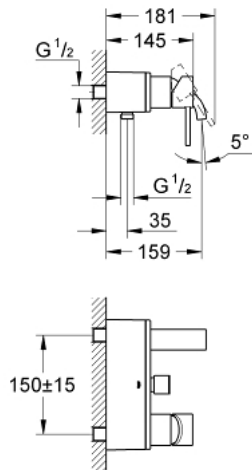

## 32 826 000 ALLURE SINGLE-LEVER BATH MIXER 1/2"

### PRODUCT DESCRIPTION

- Colour: chrome
- Wall mounted
- GROHE SilkMove 46 mm ceramic cartridge
- GROHE LongLife finish
- GROHE FastFixation rapid installation system
- Adjustable flow rate limiter
- Automatic diverter: bath/shower
- mousseur
- Integrated non-return valve in the shower outlet 1/2"
- flat wall installation with covered unions
- Protected against backflow

### SPARE PARTS, December 2009 – now

- 1: Lever (Spare part-nr. 46609000)
- 2: Cap (Spare part-nr. 46584000)
- 3: Cartridge (Spare part-nr. 46048000)
- 4: Diverter knob (Spare part-nr. 46585000)
- 5: 3-Way Diverter Valve & Trim (Spare part-nr. 08915000)
- 6: Union (Spare part-nr. 12088000)
- 6.1: Seal (45 x 3mm) (Spare part-nr. 0044400M)
- 7: Fixing set (Spare part-nr. 46381V00)
- 8: Non-return valve (Spare part-nr. 08565000)
- 9: Flow control (Spare part-nr. 48056000)
- 10: Temperature limiter (Spare part-nr. 46375000)\*