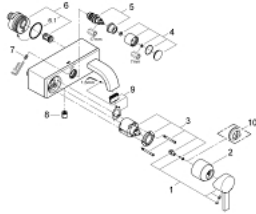

## 32 826 000 ALLURE SINGLE-LEVER BATH MIXER 1/2"

### PRODUCT DESCRIPTION

- Colour: chrome
- Wall mounted
- GROHE SilkMove 46 mm ceramic cartridge
- GROHE LongLife finish
- GROHE FastFixation rapid installation system
- Adjustable flow rate limiter
- Automatic diverter: bath/shower
- mousseur
- Integrated non-return valve in the shower outlet 1/2"
- flat wall installation with covered unions
- Protected against backflow

### SPARE PARTS, December 2009 – now

- 1: Lever (Spare part-nr. 46609000)
- 2: Cap (Spare part-nr. 46584000)
- 3: Cartridge (Spare part-nr. 46048000)
- 4: Diverter knob (Spare part-nr. 46585000)
- 5: 3-Way Diverter Valve & Trim (Spare part-nr. 08915000)
- 6: Union (Spare part-nr. 12088000)
- 6.1: Seal (45 x 3mm) (Spare part-nr. 0044400M)
- 7: Fixing set (Spare part-nr. 46381V00)
- 8: Non-return valve (Spare part-nr. 08565000)
- 9: Flow control (Spare part-nr. 48056000)
- 10: Temperature limiter (Spare part-nr. 46375000)\*