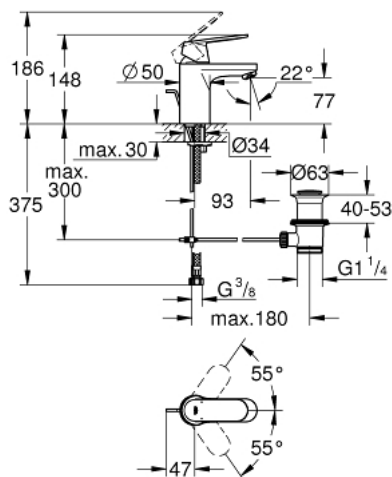

32 825 00E **EUROSMART COSMOPOLITAN SINGLE-LEVER BASIN MIXER 1/2"**
S-SIZE

PRODUCT DESCRIPTION

- Colour: chrome
- Single hole installation
- Metal lever
- GROHE SilkMove 35 mm ceramic cartridge
- Adjustable flow rate limiter
- Adjustable minimum flow rate 2.5 l/min
- Temperature limiter
- GROHE LongLife finish
- GROHE EcoJoy - less water, perfect flow
- maximum flow rate (at 3 bar): 5 l/min
- SpeedClean mousseur
- GROHE FastFixation installation system with centering support
- Pop-up waste set 1 1/4"
- Flexible connection hoses
- min. recommended pressure 1.0 bar
- Noise classification 1 in accordance with DIN4109 incl. certificate

32 825 00E EUROSMART COSMOPOLITAN SINGLE-LEVER BASIN MIXER 1/2" S-SIZE

SPARE PARTS, August 2017 – now

- 1: Lever (Spare part-nr. 46681000)
- 2: Cap (Spare part-nr. 46492000)
- 3: Screw coupling (Spare part-nr. 46460000)
- 4: Cartridge (Spare part-nr. 46374000)
- 5: Flow straightener (Spare part-nr. 13955000)
- 6: Pop-up rod (Spare part-nr. 46739000)
- 7: Shank mounting kit (Spare part-nr. 46671000)
- 8: 1 1/4" waste set (Spare part-nr. 28910000)
- 8.1: Plug (Spare part-nr. 07182000)
- 8.2: Eccentric rod (Spare part-nr. 07052000)
- 9: Mounting wrench (Spare part-nr. 19017000)*
- 10: Socket Spanner (Spare part-nr. 19332000)*
- 11: Eccentric rod (Spare part-nr. 07341000)*