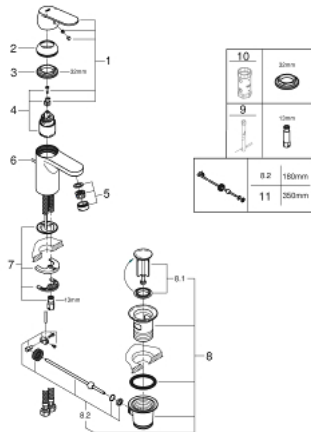

32 825 00E **EUROSMART COSMOPOLITAN SINGLE-LEVER BASIN MIXER 1/2"**
S-SIZE

PRODUCT DESCRIPTION

- Colour: chrome
- Single hole installation
- Metal lever
- GROHE SilkMove 35 mm ceramic cartridge
- Adjustable flow rate limiter
- Adjustable minimum flow rate 2.5 l/min
- Temperature limiter
- GROHE LongLife finish
- GROHE EcoJoy - less water, perfect flow
- maximum flow rate (at 3 bar): 5 l/min
- SpeedClean mousseur
- GROHE FastFixation installation system with centering support
- Pop-up waste set 1 1/4"
- Flexible connection hoses
- min. recommended pressure 1.0 bar
- Noise classification 1 in accordance with DIN4109 incl. certificate

32 825 00E EUROSMART COSMOPOLITAN SINGLE-LEVER BASIN MIXER 1/2" S-SIZE

SPARE PARTS, August 2017 – now

- 1: Lever (Spare part-nr. 46681000)
- 2: Cap (Spare part-nr. 46492000)
- 3: Screw coupling (Spare part-nr. 46460000)
- 4: Cartridge (Spare part-nr. 46374000)
- 5: Flow straightener (Spare part-nr. 13955000)
- 6: Pop-up rod (Spare part-nr. 46739000)
- 7: Shank mounting kit (Spare part-nr. 46671000)
- 8: 1 1/4" waste set (Spare part-nr. 28910000)
- 8.1: Plug (Spare part-nr. 07182000)
- 8.2: Eccentric rod (Spare part-nr. 07052000)
- 9: Mounting wrench (Spare part-nr. 19017000)*
- 10: Socket Spanner (Spare part-nr. 19332000)*
- 11: Eccentric rod (Spare part-nr. 07341000)*