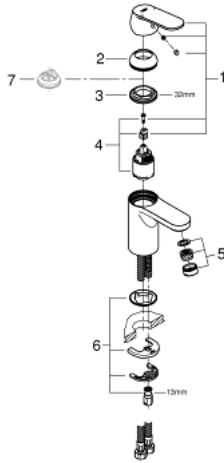

32 824 000 **EUROSMART COSMOPOLITAN SINGLE-LEVER BASIN MIXER 1/2"**
S-SIZE

PRODUCT DESCRIPTION

- Colour: chrome
- Single hole installation
- Metal lever
- GROHE SilkMove 35 mm ceramic cartridge
- Adjustable flow rate limiter
- Adjustable minimum flow rate 2.5 l/min
- GROHE LongLife finish
- GROHE FastFixation installation system with centering support
- mousseur
- Smooth body
- Flexible connection hoses
- Optional temperature limiter ref. no. 46 375
- Noise classification 1 in accordance with DIN4109 incl. certificate

32 824 000 **EUROSMART COSMOPOLITAN SINGLE-LEVER BASIN MIXER 1/2"**
S-SIZE

9	32mm
8	13mm
7	

SPARE PARTS, August 2009 – now

- 1: Lever (Spare part-nr. 46681000)
- 2: Cap (Spare part-nr. 46492000)
- 3: Screw coupling (Spare part-nr. 46460000)
- 4: Cartridge (Spare part-nr. 46374000)
- 5: Flow control (Spare part-nr. 13929000)
- 6: Shank mounting kit (Spare part-nr. 46671000)
- 7: Temperature limiter (Spare part-nr. 46375000)*
- 8: Mounting wrench (Spare part-nr. 19017000)*
- 9: Socket Spanner (Spare part-nr. 19332000)*