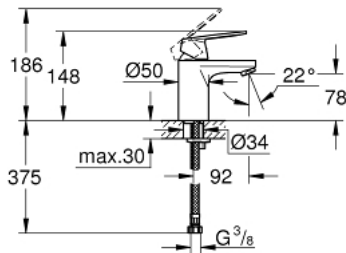

32 824 000 **EUROSMART COSMOPOLITAN SINGLE-LEVER BASIN MIXER 1/2"**
S-SIZE

PRODUCT DESCRIPTION

- Colour: chrome
- Single hole installation
- Metal lever
- GROHE SilkMove 35 mm ceramic cartridge
- Adjustable flow rate limiter
- Adjustable minimum flow rate 2.5 l/min
- GROHE LongLife finish
- GROHE FastFixation installation system with centering support
- mousseur
- Smooth body
- Flexible connection hoses
- Optional temperature limiter ref. no. 46 375
- Noise classification 1 in accordance with DIN4109 incl. certificate

32 824 000 **EUROSMART COSMOPOLITAN SINGLE-LEVER BASIN MIXER 1/2"**
S-SIZE

9	32mm
8	13mm
7	

SPARE PARTS, August 2009 – now

- 1: Lever (Spare part-nr. 46681000)
- 2: Cap (Spare part-nr. 46492000)
- 3: Screw coupling (Spare part-nr. 46460000)
- 4: Cartridge (Spare part-nr. 46374000)
- 5: Flow control (Spare part-nr. 13929000)
- 6: Shank mounting kit (Spare part-nr. 46671000)
- 7: Temperature limiter (Spare part-nr. 46375000)*
- 8: Mounting wrench (Spare part-nr. 19017000)*
- 9: Socket Spanner (Spare part-nr. 19332000)*