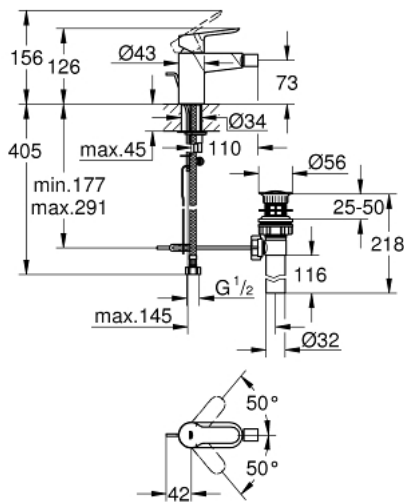

## 32 822 000 BAUEDGE SINGLE-LEVER BIDET MIXER 1/2"

### PRODUCT DESCRIPTION

- Colour: chrome
- Single hole installation
- Metal lever
- GROHE SmoothControl 28 mm ceramic cartridge
- GROHE LongLife finish
- Ball-joint mousseur
- Pop-up waste set 1 1/4"
- Flexible connection hoses
- Rapid installation system

### SPARE PARTS, August 2009 – now

- 1: Lever (Spare part-nr. 46697000)
- 2: Cartridge (Spare part-nr. 46580000)
- 3: Pop-up rod (Spare part-nr. 10769000)
- 4: Flow control (Spare part-nr. 13989000)
- 5: Shank mounting kit (Spare part-nr. 46249000)
- 6: Base plate (Spare part-nr. 48052000)\*
- 7: Mounting wrench (Spare part-nr. 19017000)\*