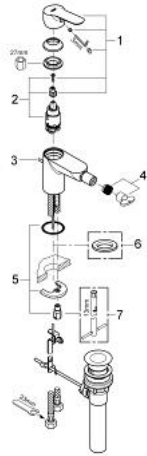

## 32 822 000 BAUEDGE SINGLE-LEVER BIDET MIXER 1/2"

### PRODUCT DESCRIPTION

- Colour: chrome
- Single hole installation
- Metal lever
- GROHE SmoothControl 28 mm ceramic cartridge
- GROHE LongLife finish
- Ball-joint mousseur
- Pop-up waste set 1 1/4"
- Flexible connection hoses
- Rapid installation system

### SPARE PARTS, August 2009 – now

- 1: Lever (Spare part-nr. 46697000)
- 2: Cartridge (Spare part-nr. 46580000)
- 3: Pop-up rod (Spare part-nr. 10769000)
- 4: Flow control (Spare part-nr. 13989000)
- 5: Shank mounting kit (Spare part-nr. 46249000)
- 6: Base plate (Spare part-nr. 48052000)\*
- 7: Mounting wrench (Spare part-nr. 19017000)\*