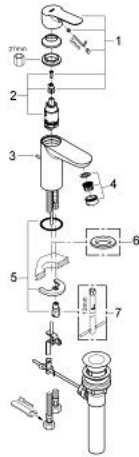

32 819 000 **BAUEDGE SINGLE-LEVER BASIN MIXER 1/2"**
S-SIZE

PRODUCT DESCRIPTION

- Colour: chrome
- Single hole installation
- Metal lever
- GROHE SmoothControl 28 mm ceramic cartridge
- GROHE LongLife finish
- mousseur
- Pop-up waste set 1 1/4"
- Flexible connection hoses
- Rapid installation system

32 819 000 **BAUEDGE SINGLE-LEVER BASIN MIXER 1/2"**
S-SIZE

SPARE PARTS, August 2009 – now

- 1: Lever (Spare part-nr. 46697000)
- 2: Cartridge (Spare part-nr. 46580000)
- 3: Pop-up rod (Spare part-nr. 10769000)
- 4: Flow control (Spare part-nr. 13952000)
- 5: Shank mounting kit (Spare part-nr. 46249000)
- 6: Base plate (Spare part-nr. 48052000)*
- 7: Mounting wrench (Spare part-nr. 19017000)*