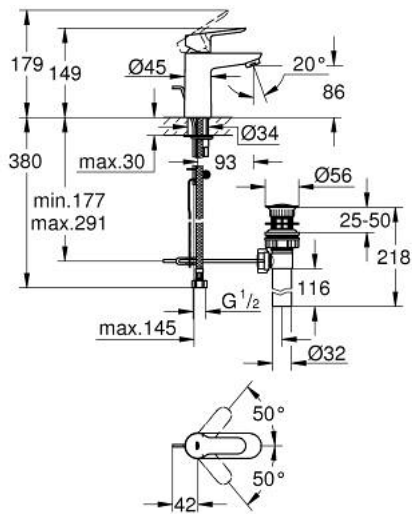

32 819 000 **BAUEDGE SINGLE-LEVER BASIN MIXER 1/2"**
S-SIZE

PRODUCT DESCRIPTION

- Colour: chrome
- Single hole installation
- Metal lever
- GROHE SmoothControl 28 mm ceramic cartridge
- GROHE LongLife finish
- mousseur
- Pop-up waste set 1 1/4"
- Flexible connection hoses
- Rapid installation system

32 819 000 **BAUEDGE SINGLE-LEVER BASIN MIXER 1/2"**
S-SIZE

SPARE PARTS, August 2009 – now

- 1: Lever (Spare part-nr. 46697000)
- 2: Cartridge (Spare part-nr. 46580000)
- 3: Pop-up rod (Spare part-nr. 10769000)
- 4: Flow control (Spare part-nr. 13952000)
- 5: Shank mounting kit (Spare part-nr. 46249000)
- 6: Base plate (Spare part-nr. 48052000)*
- 7: Mounting wrench (Spare part-nr. 19017000)*