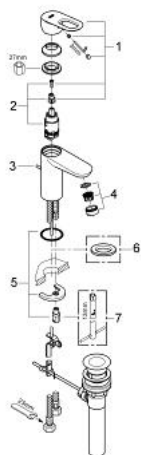

32 814 000 BAULOOP SINGLE-LEVER BASIN MIXER 1/2"

PRODUCT DESCRIPTION

- Colour: chrome
- Single hole installation
- Metal lever
- GROHE SmoothControl 28 mm ceramic cartridge
- GROHE LongLife finish
- mousseur
- Pop-up waste set 1 1/4"
- Flexible connection hoses
- Rapid installation system

32 814 000 BAULOOP SINGLE-LEVER BASIN MIXER 1/2"

SPARE PARTS, August 2009 – now

- 1: Lever (Spare part-nr. 46695000)
- 2: Cartridge (Spare part-nr. 46580000)
- 3: Pop-up rod (Spare part-nr. 10769000)
- 4: Flow control (Spare part-nr. 13952000)
- 5: Shank mounting kit (Spare part-nr. 46249000)
- 6: Base plate (Spare part-nr. 48052000)*
- 7: Mounting wrench (Spare part-nr. 19017000)*