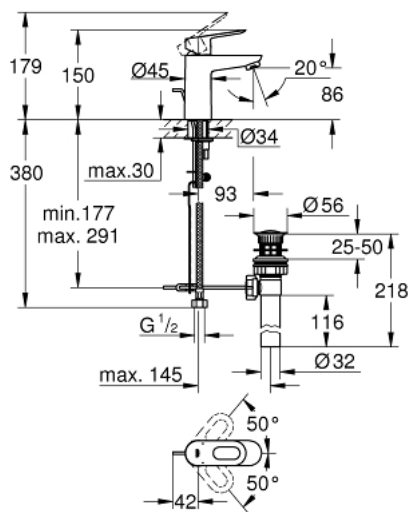

32 814 000 BAULOOP SINGLE-LEVER BASIN MIXER 1/2"

PRODUCT DESCRIPTION

- Colour: chrome
- Single hole installation
- Metal lever
- GROHE SmoothControl 28 mm ceramic cartridge
- GROHE LongLife finish
- mousseur
- Pop-up waste set 1 1/4"
- Flexible connection hoses
- Rapid installation system

32 814 000 BAULOOP SINGLE-LEVER BASIN MIXER 1/2"

SPARE PARTS, August 2009 – now

- 1: Lever (Spare part-nr. 46695000)
- 2: Cartridge (Spare part-nr. 46580000)
- 3: Pop-up rod (Spare part-nr. 10769000)
- 4: Flow control (Spare part-nr. 13952000)
- 5: Shank mounting kit (Spare part-nr. 46249000)
- 6: Base plate (Spare part-nr. 48052000)*
- 7: Mounting wrench (Spare part-nr. 19017000)*