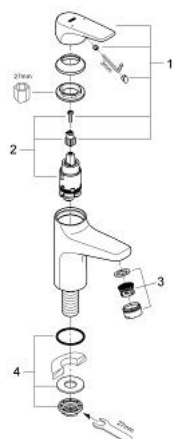

## 32 813 000 GROHE BAUFLOW PILLAR TAP 1/2"

### PRODUCT DESCRIPTION

- Colour: chrome
- Single hole installation
- Metal lever
- GROHE SmoothControl 28 mm ceramic cartridge
- GROHE LongLife finish
- mousseur
- mounting nut

### SPARE PARTS, August 2009 – now

- 1: Lever (Spare part-nr. 46701000)
- 2: Cartridge (Spare part-nr. 46580000)
- 3: Flow control (Spare part-nr. 13952000)
- 4: Shank mounting kit (Spare part-nr. 45004000)