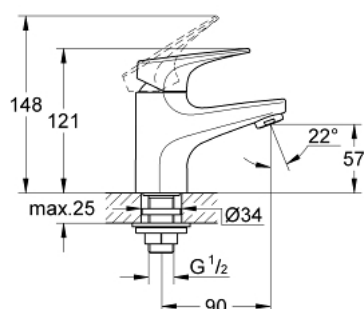

## 32 813 000 GROHE BAUFLOW PILLAR TAP 1/2"

### PRODUCT DESCRIPTION

- Colour: chrome
- Single hole installation
- Metal lever
- GROHE SmoothControl 28 mm ceramic cartridge
- GROHE LongLife finish
- mousseur
- mounting nut

### SPARE PARTS, August 2009 – now

- 1: Lever (Spare part-nr. 46701000)
- 2: Cartridge (Spare part-nr. 46580000)
- 3: Flow control (Spare part-nr. 13952000)
- 4: Shank mounting kit (Spare part-nr. 45004000)