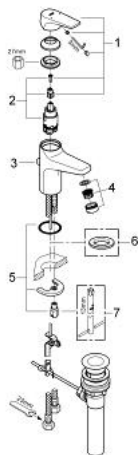

32 810 000 GROHE BAUFLOW SINGLE-LEVER BASIN MIXER 1/2"

PRODUCT DESCRIPTION

- Colour: chrome
- Single hole installation
- Metal lever
- GROHE SmoothControl 28 mm ceramic cartridge
- GROHE LongLife finish
- mousseur
- Pop-up waste set 1 1/4"
- Flexible connection hoses
- Rapid installation system

32 810 000 GROHE BAUFLOW SINGLE-LEVER BASIN MIXER 1/2"

SPARE PARTS, August 2009 – now

- 1: Lever (Spare part-nr. 46701000)
- 2: Cartridge (Spare part-nr. 46580000)
- 3: Pop-up rod (Spare part-nr. 06329000)
- 4: Flow control (Spare part-nr. 13952000)
- 5: Shank mounting kit (Spare part-nr. 46249000)
- 6: Base plate (Spare part-nr. 48052000)*
- 7: Mounting wrench (Spare part-nr. 19017000)*