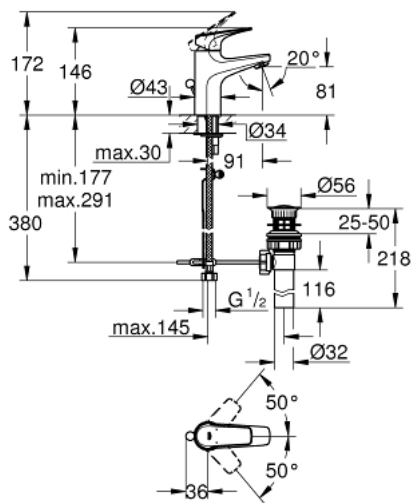

32 810 000 GROHE BAUFLOW SINGLE-LEVER BASIN MIXER 1/2"

PRODUCT DESCRIPTION

- Colour: chrome
- Single hole installation
- Metal lever
- GROHE SmoothControl 28 mm ceramic cartridge
- GROHE LongLife finish
- mousseur
- Pop-up waste set 1 1/4"
- Flexible connection hoses
- Rapid installation system

32 810 000 GROHE BAUFLOW SINGLE-LEVER BASIN MIXER 1/2"

SPARE PARTS, August 2009 – now

- 1: Lever (Spare part-nr. 46701000)
- 2: Cartridge (Spare part-nr. 46580000)
- 3: Pop-up rod (Spare part-nr. 06329000)
- 4: Flow control (Spare part-nr. 13952000)
- 5: Shank mounting kit (Spare part-nr. 46249000)
- 6: Base plate (Spare part-nr. 48052000)*
- 7: Mounting wrench (Spare part-nr. 19017000)*