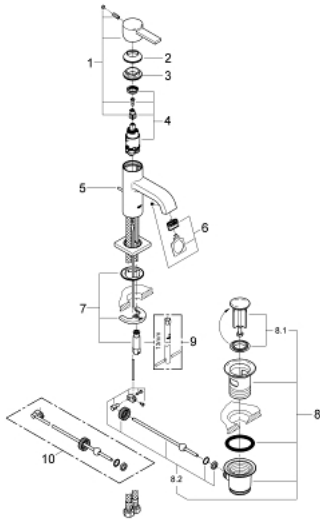

32 757 000 **ALLURE SINGLE-LEVER BASIN MIXER 1/2"**  
**M-SIZE**

**SPARE PARTS**, April 2009 – now

- 1: Lever (Spare part-nr. 46610000)
- 2: Cap (Spare part-nr. 46581000)
- 3: Fitting ring (Spare part-nr. 07419000)
- 4: Cartridge (Spare part-nr. 46580000)
- 5: Pop-up rod (Spare part-nr. 46739000)
- 6: Flow control (Spare part-nr. 13220000)
- 7: Shank mounting kit (Spare part-nr. 46671000)
- 8: 1 1/4" waste set (Spare part-nr. 28910000)
- 8.1: Plug (Spare part-nr. 07182000)
- 8.2: Eccentric rod (Spare part-nr. 07052000)
- 9: Mounting wrench (Spare part-nr. 19017000)\*
- 10: Eccentric rod (Spare part-nr. 07341000)\*