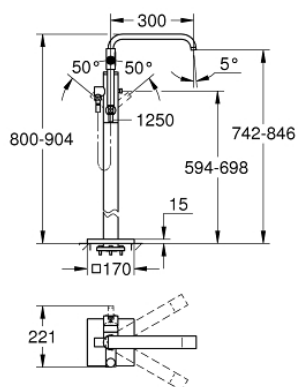

32 754 002 ALLURE SINGLE-LEVER BATH MIXER 1/2", FLOOR MOUNTED

PRODUCT DESCRIPTION

- Colour: chrome
- Requires Rough-In Set (29 038 001) (sold separately)
- GROHE SilkMove 46 mm ceramic cartridge
- GROHE LongLife finish
- Automatic diverter: bath/shower
- Swivel tubular spout with mousseur and stop limiter
- • 11 13/16" Spout reach
- Integrated non-return valve in the shower outlet 1/2"
- With shower holder
- hand shower Rainshower Aqua 6.5 l/min
- Protected against backflow
- min. recommended pressure 1.0 bar
- shower hose 49"

32 754 002 ALLURE SINGLE-LEVER BATH MIXER 1/2", FLOOR MOUNTED

SPARE PARTS, November 2016 – now

- 1: Flow control (Spare part-nr. 46680000)
- 2: Screw set (Spare part-nr. 46670000)
- 3: Lever (Spare part-nr. 46609000)
- 4: Cap (Spare part-nr. 46242000)
- 5: Cartridge (Spare part-nr. 46048000)
- 6: Diverter knob (Spare part-nr. 64989000)
- 7: 3-Way Diverter Valve & Trim (Spare part-nr. 65655000)
- 8: Non-return valve (Spare part-nr. 08565000)
- 9: Dirt strainer (Spare part-nr. 0700200M)
- 10: Temperature limiter (Spare part-nr. 46308000)*