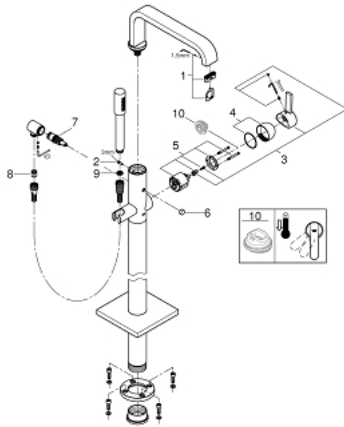

32 754 002 ALLURE SINGLE-LEVER BATH MIXER 1/2", FLOOR MOUNTED

PRODUCT DESCRIPTION

- Colour: chrome
- Requires Rough-In Set (29 038 001) (sold separately)
- GROHE SilkMove 46 mm ceramic cartridge
- GROHE LongLife finish
- Automatic diverter: bath/shower
- Swivel tubular spout with mousseur and stop limiter
- • 11 13/16" Spout reach
- Integrated non-return valve in the shower outlet 1/2"
- With shower holder
- hand shower Rainshower Aqua 6.5 l/min
- Protected against backflow
- min. recommended pressure 1.0 bar
- shower hose 49"

32 754 002 ALLURE SINGLE-LEVER BATH MIXER 1/2", FLOOR MOUNTED

SPARE PARTS, November 2016 – now

- 1: Flow control (Spare part-nr. 46680000)
- 2: Screw set (Spare part-nr. 46670000)
- 3: Lever (Spare part-nr. 46609000)
- 4: Cap (Spare part-nr. 46242000)
- 5: Cartridge (Spare part-nr. 46048000)
- 6: Diverter knob (Spare part-nr. 64989000)
- 7: 3-Way Diverter Valve & Trim (Spare part-nr. 65655000)
- 8: Non-return valve (Spare part-nr. 08565000)
- 9: Dirt strainer (Spare part-nr. 0700200M)
- 10: Temperature limiter (Spare part-nr. 46308000)*