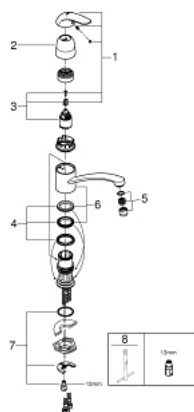

### PRODUCT DESCRIPTION

- Colour: chrome
- Single hole installation
- GROHE LongLife finish
- GROHE SilkMove 35 mm ceramic cartridge
- mousseur
- Adjustable flow rate limiter
- swivel tubular spout
- Swivel area 140°
- Metal lever
- Flexible connection hoses
- Rapid installation system
- maximum flow rate (at 3 bar): 11.5 l/min

### SPARE PARTS, August 2016 – now

- 1: Lever (Spare part-nr. 46644000)
- 2: Cap (Spare part-nr. 46608000)
- 3: Cartridge (Spare part-nr. 46374000)
- 4: Seal kit (Spare part-nr. 46429SA0)
- 5: Flow control (Spare part-nr. 13928000)
- 6: Spout (Spare part-nr. 13205000)
- 7: Shank mounting kit (Spare part-nr. 46249000)
- 8: Mounting wrench (Spare part-nr. 19017000)\*