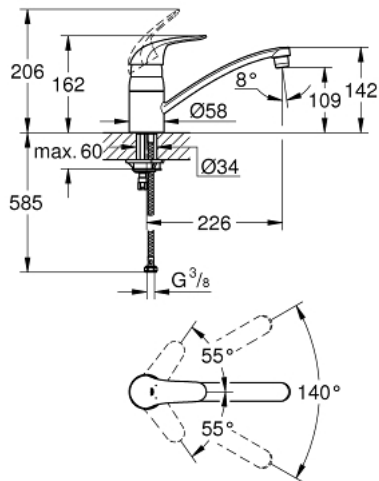

### PRODUCT DESCRIPTION

- Colour: chrome
- Single hole installation
- GROHE LongLife finish
- GROHE SilkMove 35 mm ceramic cartridge
- mousseur
- Adjustable flow rate limiter
- swivel tubular spout
- Swivel area 140°
- Metal lever
- Flexible connection hoses
- Rapid installation system
- maximum flow rate (at 3 bar): 11.5 l/min

### SPARE PARTS, August 2016 – now

- 1: Lever (Spare part-nr. 46644000)
- 2: Cap (Spare part-nr. 46608000)
- 3: Cartridge (Spare part-nr. 46374000)
- 4: Seal kit (Spare part-nr. 46429SA0)
- 5: Flow control (Spare part-nr. 13928000)
- 6: Spout (Spare part-nr. 13205000)
- 7: Shank mounting kit (Spare part-nr. 46249000)
- 8: Mounting wrench (Spare part-nr. 19017000)\*