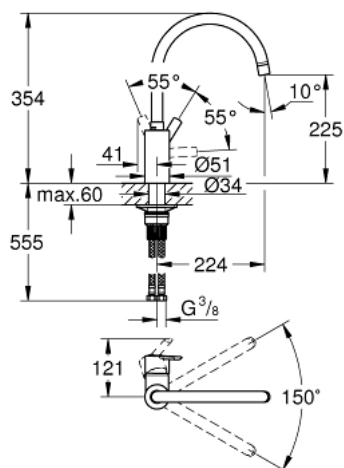

32 670 002 FEEL SINGLE-LEVER SINK MIXER 1/2"

PRODUCT DESCRIPTION

- Colour: chrome
- High spout
- Single hole installation
- GROHE SilkMove 35 mm ceramic cartridge
- GROHE LongLife finish
- Protected Water Ways no contact of water with lead or nickel inside the tap
- Adjustable flow rate limiter
- Swivel tubular spout with stop limiter
- Selectable swivel area: 0° / 150°
- mousseur
- Flexible connection hoses
- QuickMount included

32 670 002 FEEL SINGLE-LEVER SINK MIXER 1/2"

SPARE PARTS, April 2020 – now

- 1: Flow control (Spare part-nr. 48418000)
 - 2: Cartridge (Spare part-nr. 46374000)
 - 3: Mounting set (Spare part-nr. 48477000)
 - 4: Socket Spanner (Spare part-nr. 19332000)*
- * Optional accessories