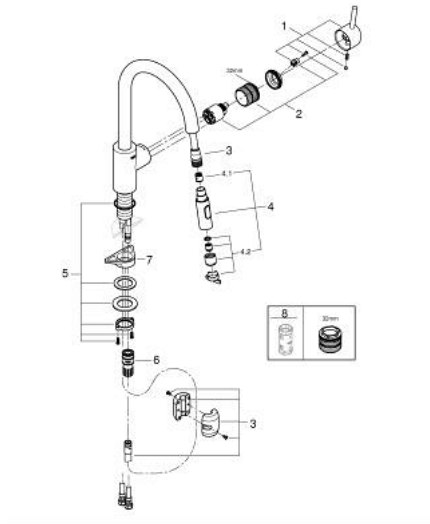

32 665 003 CONCETTO SINGLE-HANDLE KITCHEN FAUCET

PRODUCT DESCRIPTION

- Colour: chrome
- High spout
- Single hole installation
- GROHE SilkMove 35 mm ceramic cartridge
- GROHE LongLife finish
- Easy Docking Function guarantees easy retraction and smooth docking back to the starting position
- Protected Water Ways no contact of water with lead or nickel inside the tap
- Pull-Out spout for greater flexibility
- Dual Spray - switch between laminar spray and SpeedClean shower jet using diverter
- swivel spout
- integrated non-return valve
- Protected against backflow
- Stainless steel flex lines
-
- Max Flow Rate: 1.75 gpm (6.6 L/min)
- GROHE Limited Lifetime Warranty

32 665 003 **CONCETTO SINGLE-HANDLE KITCHEN FAUCET**

SPARE PARTS, March 2023 – now

- 1: Lever (Spare part-nr. 46754000)
 - 2: Cartridge (Spare part-nr. 46374000)
 - 3: Hose for sink mixer with pull-out dual spray or mousseur (Spare part-nr. 48293000)
 - 4: Pull out spray (Spare part-nr. 48416000)
 - 4.1: Non-return valve (Spare part-nr. 08565000)
 - 4.2: Flow straightener (Spare part-nr. 48347000)
 - 5: Shank mounting kit (Spare part-nr. 48384000)
 - 6: Snap coupling (Spare part-nr. 48220000)
 - 7: Support plate (Spare part-nr. 05334000)
 - 8: Socket Spanner (Spare part-nr. 19332000)*
- * Optional accessories