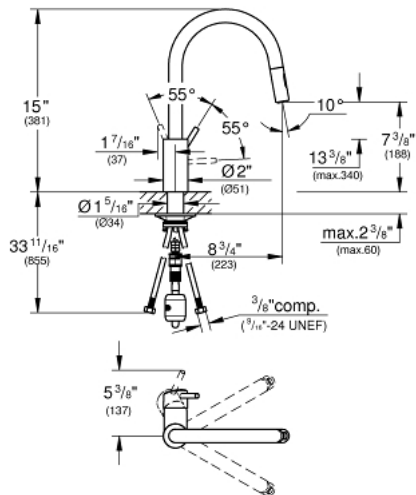

32 665 003 CONCETTO SINGLE-HANDLE KITCHEN FAUCET

PRODUCT DESCRIPTION

- Colour: chrome
- High spout
- Single hole installation
- GROHE SilkMove 35 mm ceramic cartridge
- GROHE LongLife finish
- Easy Docking Function guarantees easy retraction and smooth docking back to the starting position
- Protected Water Ways no contact of water with lead or nickel inside the tap
- Pull-Out spout for greater flexibility
- Dual Spray - switch between laminar spray and SpeedClean shower jet using diverter
- swivel spout
- integrated non-return valve
- Protected against backflow
- Stainless steel flex lines
-
- Max Flow Rate: 1.75 gpm (6.6 L/min)
- GROHE Limited Lifetime Warranty

32 665 003 **CONCETTO SINGLE-HANDLE KITCHEN FAUCET**

SPARE PARTS, March 2023 – now

- 1: Lever (Spare part-nr. 46754000)
 - 2: Cartridge (Spare part-nr. 46374000)
 - 3: Hose for sink mixer with pull-out dual spray or mousseur (Spare part-nr. 48293000)
 - 4: Pull out spray (Spare part-nr. 48416000)
 - 4.1: Non-return valve (Spare part-nr. 08565000)
 - 4.2: Flow straightener (Spare part-nr. 48347000)
 - 5: Shank mounting kit (Spare part-nr. 48384000)
 - 6: Snap coupling (Spare part-nr. 48220000)
 - 7: Support plate (Spare part-nr. 05334000)
 - 8: Socket Spanner (Spare part-nr. 19332000)*
- * Optional accessories