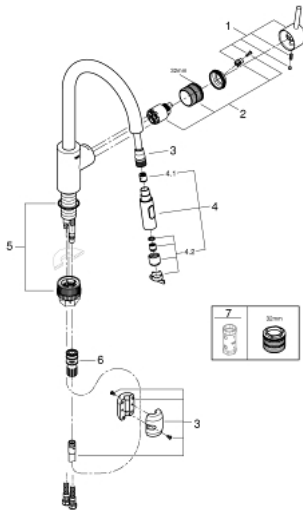

### **SPARE PARTS**, March 2023 – now

- 1: Lever (Spare part-nr. 46754000)
  - 2: Cartridge (Spare part-nr. 46374000)
  - 3: Hose for sink mixer with pull-out dual spray or mousseur (Spare part-nr. 48293000)
  - 4: Pull out spray (Spare part-nr. 48416000)
  - 4.1: Non-return valve (Spare part-nr. 08565000)
  - 4.2: Flow straightener (Spare part-nr. 48347000)
  - 5: Shank mounting kit (Spare part-nr. 48384000)
  - 6: Snap coupling (Spare part-nr. 48220000)
  - 7: Support plate (Spare part-nr. 05334000)
  - 8: Socket Spanner (Spare part-nr. 19332000)\*
- \* Optional accessories

### **SPARE PARTS**, April 2020 – March 2023

- 1: Lever (Spare part-nr. 46754000)
  - 2: Cartridge (Spare part-nr. 46374000)
  - 3: Shower hose (Spare part-nr. 48293000)
  - 4: Pull out spray (Spare part-nr. 48416000)
  - 4.1: Non-return valve (Spare part-nr. 08565000)
  - 4.2: Flow straightener (Spare part-nr. 48347000)
  - 5: Mounting set (Spare part-nr. 48477000)
  - 6: Snap coupling (Spare part-nr. 48220000)
  - 7: Socket Spanner (Spare part-nr. 19332000)\*
- \* Optional accessories

### **SPARE PARTS**, July 2017 – April 2020

- 1: Lever (Spare part-nr. 46754000)
  - 2: Cartridge (Spare part-nr. 46374000)
  - 3: Shower hose (Spare part-nr. 48293000)
  - 4: Pull out spray (Spare part-nr. 48416000)
  - 4.1: Non-return valve (Spare part-nr. 08565000)
  - 4.2: Flow straightener (Spare part-nr. 48347000)
  - 5: Shank mounting kit (Spare part-nr. 48384000)
  - 6: Support plate (Spare part-nr. 05334000)
  - 7: Snap coupling (Spare part-nr. 48220000)
  - 8: Socket Spanner (Spare part-nr. 19332000)\*
- \* Optional accessories