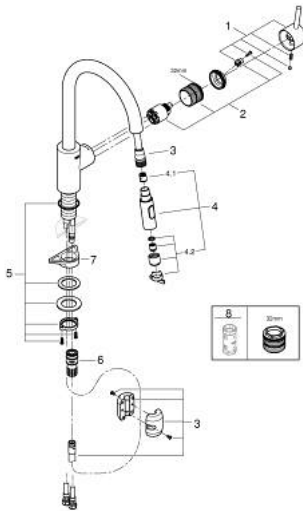

### **SPARE PARTS**, March 2023 – now

- 1: Lever (Spare part-nr. 46754000)
  - 2: Cartridge (Spare part-nr. 46374000)
  - 3: Hose for sink mixer with pull-out dual spray or mousseur (Spare part-nr. 48293000)
  - 4: Pull out spray (Spare part-nr. 48416000)
  - 4.1: Non-return valve (Spare part-nr. 08565000)
  - 4.2: Flow straightener (Spare part-nr. 48347000)
  - 5: Shank mounting kit (Spare part-nr. 48384000)
  - 6: Snap coupling (Spare part-nr. 48220000)
  - 7: Support plate (Spare part-nr. 05334000)
  - 8: Socket Spanner (Spare part-nr. 19332000)\*
- \* Optional accessories

### **SPARE PARTS**, April 2020 – March 2023

- 1: Lever (Spare part-nr. 46754000)
  - 2: Cartridge (Spare part-nr. 46374000)
  - 3: Shower hose (Spare part-nr. 48293000)
  - 4: Pull out spray (Spare part-nr. 48416000)
  - 4.1: Non-return valve (Spare part-nr. 08565000)
  - 4.2: Flow straightener (Spare part-nr. 48347000)
  - 5: Mounting set (Spare part-nr. 48477000)
  - 6: Snap coupling (Spare part-nr. 48220000)
  - 7: Socket Spanner (Spare part-nr. 19332000)\*
- \* Optional accessories

### **SPARE PARTS**, July 2017 – April 2020

- 1: Lever (Spare part-nr. 46754000)
  - 2: Cartridge (Spare part-nr. 46374000)
  - 3: Shower hose (Spare part-nr. 48293000)
  - 4: Pull out spray (Spare part-nr. 48416000)
  - 4.1: Non-return valve (Spare part-nr. 08565000)
  - 4.2: Flow straightener (Spare part-nr. 48347000)
  - 5: Shank mounting kit (Spare part-nr. 48384000)
  - 6: Support plate (Spare part-nr. 05334000)
  - 7: Snap coupling (Spare part-nr. 48220000)
  - 8: Socket Spanner (Spare part-nr. 19332000)\*
- \* Optional accessories