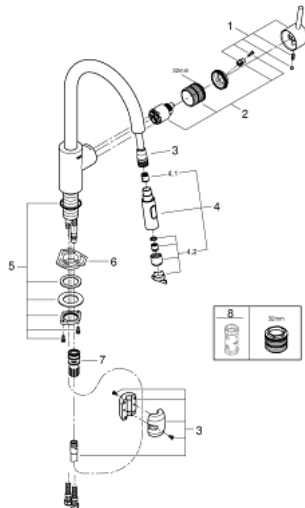

### **SPARE PARTS**, March 2023 – now

- 1: Lever (Spare part-nr. 46754000)
  - 2: Cartridge (Spare part-nr. 46374000)
  - 3: Hose for sink mixer with pull-out dual spray or mousseur (Spare part-nr. 48293000)
  - 4: Pull out spray (Spare part-nr. 48416000)
  - 4.1: Non-return valve (Spare part-nr. 08565000)
  - 4.2: Flow straightener (Spare part-nr. 48347000)
  - 5: Shank mounting kit (Spare part-nr. 48384000)
  - 6: Snap coupling (Spare part-nr. 48220000)
  - 7: Support plate (Spare part-nr. 05334000)
  - 8: Socket Spanner (Spare part-nr. 19332000)\*
- \* Optional accessories

## 32 665 003 **CONCETTO SINGLE-HANDLE KITCHEN FAUCET**

### **SPARE PARTS**, April 2020 – March 2023

- 1: Lever (Spare part-nr. 46754000)
  - 2: Cartridge (Spare part-nr. 46374000)
  - 3: Shower hose (Spare part-nr. 48293000)
  - 4: Pull out spray (Spare part-nr. 48416000)
  - 4.1: Non-return valve (Spare part-nr. 08565000)
  - 4.2: Flow straightener (Spare part-nr. 48347000)
  - 5: Mounting set (Spare part-nr. 48477000)
  - 6: Snap coupling (Spare part-nr. 48220000)
  - 7: Socket Spanner (Spare part-nr. 19332000)\*
- \* Optional accessories

### **SPARE PARTS**, July 2017 – April 2020

- 1: Lever (Spare part-nr. 46754000)
  - 2: Cartridge (Spare part-nr. 46374000)
  - 3: Shower hose (Spare part-nr. 48293000)
  - 4: Pull out spray (Spare part-nr. 48416000)
  - 4.1: Non-return valve (Spare part-nr. 08565000)
  - 4.2: Flow straightener (Spare part-nr. 48347000)
  - 5: Shank mounting kit (Spare part-nr. 48384000)
  - 6: Support plate (Spare part-nr. 05334000)
  - 7: Snap coupling (Spare part-nr. 48220000)
  - 8: Socket Spanner (Spare part-nr. 19332000)\*
- \* Optional accessories