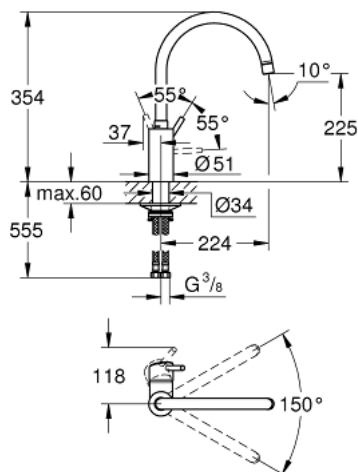

32 661 003 **CONCETTO SINGLE-LEVER SINK MIXER 1/2"**

PRODUCT DESCRIPTION

- Colour: chrome
- High spout
- Single hole installation
- GROHE LongLife finish
- GROHE SilkMove 35 mm ceramic cartridge
- Protected Water Ways no contact of water with lead or nickel inside the tap
- mousseur
- Adjustable flow rate limiter
- swivel tubular spout, swivel area 150°
- Flexible connection hoses
-
- maximum flow rate (at 3 bar): 10 l/min

32 661 003 **CONCETTO SINGLE-LEVER SINK MIXER 1/2"**

SPARE PARTS, June 2020 – now

- 1: Lever (Spare part-nr. 46754000)
 - 2: Flow control (Spare part-nr. 48418000)
 - 3: Cartridge (Spare part-nr. 46374000)
 - 4: Mounting set (Spare part-nr. 48477000)
 - 5: Socket Spanner (Spare part-nr. 19332000)*
- * Optional accessories