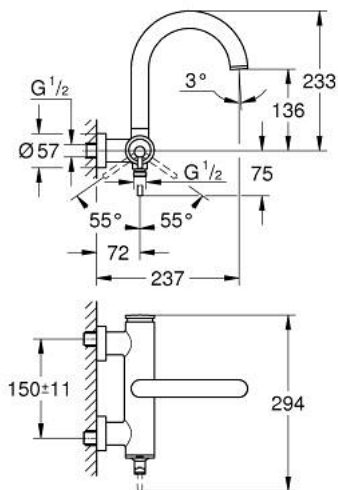

### 32 652 AL3 ATRIO SINGLE-LEVER BATH MIXER 1/2"

## 32 652 AL3 ATRIO SINGLE-LEVER BATH MIXER 1/2"

### SPARE PARTS, April 2017 – now

- 1: Cartridge (Spare part-nr. 46374000)
  - 2: 3-Way Diverter Valve & Trim (Spare part-nr. 48405AL0)
  - 3: Non-return valve (Spare part-nr. 08565000)
  - 4: Flow control (Spare part-nr. 13926000)
  - 5: Socket Spanner (Spare part-nr. 19332000)\*
- \* Optional accessories