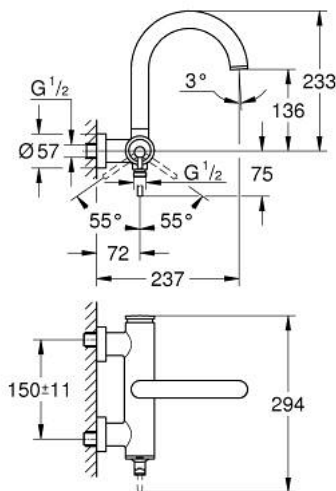

32 652 003 ATRIO SINGLE-LEVER BATH MIXER 1/2"

PRODUCT DESCRIPTION

- Colour: chrome
- Wall mounted
- GROHE SilkMove 35 mm ceramic cartridge
- GROHE LongLife finish
- Adjustable flow rate limiter
- Automatic diverter: bath/shower
- cast spout
- mousseur
- shower bottom outlet 1/2" with integrated non return valve
- Covered S-unions
- Protected against backflow

32 652 003 ATRIO SINGLE-LEVER BATH MIXER 1/2"

SPARE PARTS, April 2017 – now

- 1: Cartridge (Spare part-nr. 46374000)
 - 2: 3-Way Diverter Valve & Trim (Spare part-nr. 48405000)
 - 3: Non-return valve (Spare part-nr. 08565000)
 - 4: Flow control (Spare part-nr. 13926000)
 - 5: Socket Spanner (Spare part-nr. 19332000)*
- * Optional accessories