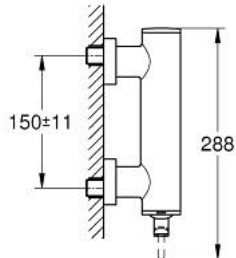

32 650 003 ATRIO SINGLE-LEVER SHOWER MIXER 1/2"

PRODUCT DESCRIPTION

- Colour: chrome
- Wall mounted
- GROHE SilkMove 35 mm ceramic cartridge
- GROHE LongLife finish
- Adjustable flow rate limiter
- shower bottom outlet 1/2" with integrated non return valve
- Covered S-unions
- Protected against backflow

32 650 003 ATRIO SINGLE-LEVER SHOWER MIXER 1/2"

SPARE PARTS, April 2017 – now

1: Cartridge (Spare part-nr. 46374000)

2: Non-return valve (Spare part-nr. 08565000)

3: Socket Spanner (Spare part-nr. 19332000)*