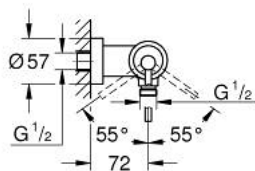

32 650 003 ATRIO SINGLE-LEVER SHOWER MIXER 1/2"

PRODUCT DESCRIPTION

- Colour: chrome
- Wall mounted
- GROHE SilkMove 35 mm ceramic cartridge
- GROHE LongLife finish
- Adjustable flow rate limiter
- shower bottom outlet 1/2" with integrated non return valve
- Covered S-unions
- Protected against backflow

32 650 003 ATRIO SINGLE-LEVER SHOWER MIXER 1/2"

SPARE PARTS, April 2017 – now

1: Cartridge (Spare part-nr. 46374000)

2: Non-return valve (Spare part-nr. 08565000)

3: Socket Spanner (Spare part-nr. 19332000)*