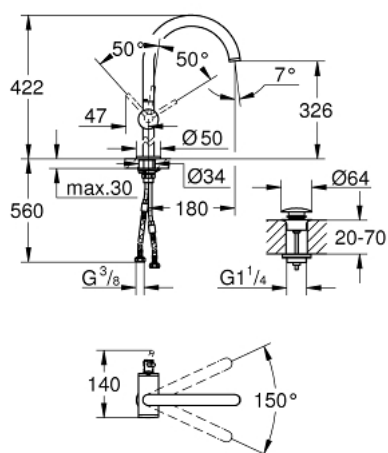

32 647 AL3 ATRIO SINGLE-LEVER BASIN MIXER 1/2" XL-SIZE

PRODUCT DESCRIPTION

- Colour: Brushed hard graphite
- Single hole installation
- For free-standing basins
- GROHE SilkMove 28 mm ceramic cartridge
- With temperature limiter
- GROHE LongLife finish
- 5.7 l/min laminar mousseur
- swivel tubular C-spout with mousseur
- Stop limiter
- push-open waste set 1 1/4"
- Flexible connection hoses

32 647 AL3 ATRIO SINGLE-LEVER BASIN MIXER 1/2" XL-SIZE

SPARE PARTS, April 2017 – now

- 1: Safety ring (Spare part-nr. 4826600M)
- 2: Flow straightener (Spare part-nr. 48408000)
- 3: Sealing washer (Spare part-nr. 0128500M)
- 4: Fitting ring (Spare part-nr. 07419000)
- 5: Cartridge (Spare part-nr. 46963000)
- 6: Shank mounting kit (Spare part-nr. 48409000)
- 7: Waste set with push-open plug (Spare part-nr. 65807AL0)