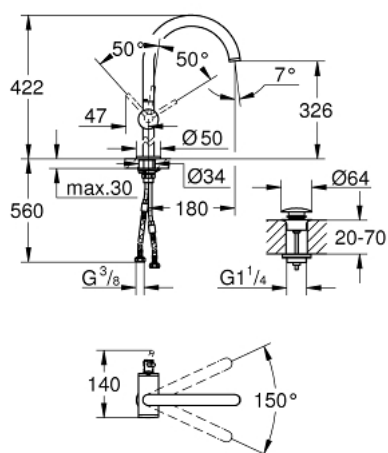

32 647 AL3 ATRIO SINGLE-LEVER BASIN MIXER 1/2" XL-SIZE

PRODUCT DESCRIPTION

- Colour: Brushed hard graphite
- Single hole installation
- For free-standing basins
- GROHE SilkMove 28 mm ceramic cartridge
- With temperature limiter
- GROHE LongLife finish
- GROHE EcoJoy 5.7 l/min laminar mousseur
- swivel tubular C-spout with mousseur
- Stop limiter
- push-open waste set 1 1/4"
- Flexible connection hoses

32 647 AL3 ATRIO SINGLE-LEVER BASIN MIXER 1/2" XL-SIZE

SPARE PARTS, April 2017 – now

- 1: Safety ring (Spare part-nr. 4826600M)
- 2: Flow straightener (Spare part-nr. 48408000)
- 3: Sealing washer (Spare part-nr. 0128500M)
- 4: Fitting ring (Spare part-nr. 07419000)
- 5: Cartridge (Spare part-nr. 46963000)
- 6: Shank mounting kit (Spare part-nr. 48409000)
- 7: Waste set with push-open plug (Spare part-nr. 65807AL0)