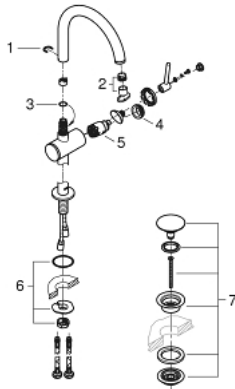

32 647 AL3 ATRIO SINGLE-LEVER BASIN MIXER 1/2" XL-SIZE

PRODUCT DESCRIPTION

- Colour: Brushed hard graphite
- Single hole installation
- For free-standing basins
- GROHE SilkMove 28 mm ceramic cartridge
- With temperature limiter
- GROHE LongLife finish
- GROHE EcoJoy 5.7 l/min laminar mousseur
- swivel tubular C-spout with mousseur
- Stop limiter
- push-open waste set 1 1/4"
- Flexible connection hoses

32 647 AL3 ATRIO SINGLE-LEVER BASIN MIXER 1/2" XL-SIZE

SPARE PARTS, April 2017 – now

- 1: Safety ring (Spare part-nr. 4826600M)
- 2: Flow straightener (Spare part-nr. 48408000)
- 3: Sealing washer (Spare part-nr. 0128500M)
- 4: Fitting ring (Spare part-nr. 07419000)
- 5: Cartridge (Spare part-nr. 46963000)
- 6: Shank mounting kit (Spare part-nr. 48409000)
- 7: Waste set with push-open plug (Spare part-nr. 65807AL0)