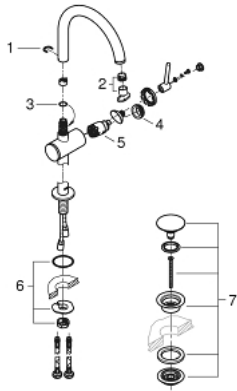

32 647 AL3 ATRIO SINGLE-LEVER BASIN MIXER 1/2" XL-SIZE

PRODUCT DESCRIPTION

- Colour: Brushed hard graphite
- Single hole installation
- For free-standing basins
- GROHE SilkMove 28 mm ceramic cartridge
- With temperature limiter
- GROHE LongLife finish
- 5.7 l/min laminar mousseur
- swivel tubular C-spout with mousseur
- Stop limiter
- push-open waste set 1 1/4"
- Flexible connection hoses

32 647 AL3 ATRIO SINGLE-LEVER BASIN MIXER 1/2" XL-SIZE

SPARE PARTS, April 2017 – now

- 1: Safety ring (Spare part-nr. 4826600M)
- 2: Flow straightener (Spare part-nr. 48408000)
- 3: Sealing washer (Spare part-nr. 0128500M)
- 4: Fitting ring (Spare part-nr. 07419000)
- 5: Cartridge (Spare part-nr. 46963000)
- 6: Shank mounting kit (Spare part-nr. 48409000)
- 7: Waste set with push-open plug (Spare part-nr. 65807AL0)